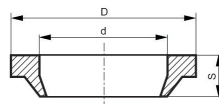

AVENTICS Seals

Technical data

| | |
|--------------------------|------------|
| Industry | Industrial |
| Port G | G 1/4 |
| Min. working pressure | -0.95 bar |
| Max. working pressure | 15 bar |
| Min. ambient temperature | 0 °C |
| Max. ambient temperature | 70 °C |
| Delivery unit | 50 piece |
| Housing material | Polyamide |
| Part No. | 1820209020 |

| Part No. | G | d | D | s |
|------------|-------|------|------|-----|
| 1820209019 | G 1/8 | 10.3 | 13.8 | 4 |
| 1820209020 | G 1/4 | 13.2 | 19 | 4.5 |
| 1820209021 | G 3/8 | 17.5 | 23 | 4.5 |

G = thread size