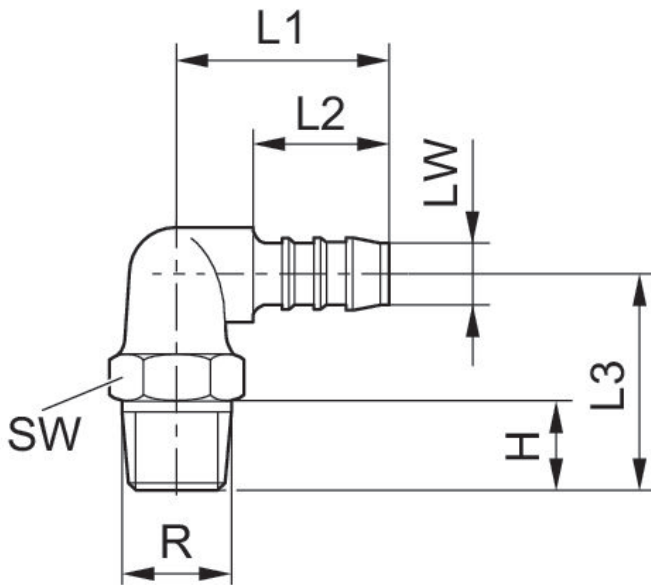

## Technical data

Industry	Industrial
Clearance (LW)	8 mm
Port R	R 3/8
Delivery unit	10 piece
Weight	0.007 kg

# Elbow fitting, self-sealing

1823379001

Valve  
accessories

2024-08-13

## Dimensions

## Dimensions in mm

Part No.	R	LW	H	L1	L2	L3	SW
8931290184	R 1/8	4	8	25	19	18	10
8931290154	R 1/4	4	12	21	15	22	14
8931290444	R 1/4	8	12	33	23	27,5	14
8931290464	R 3/8	8	12	36	23	31	17
8931290754	R 3/8	12	12	38,5	27,5	30	17
8931291304	R 1/2	12	17	40,5	27,5	36	22