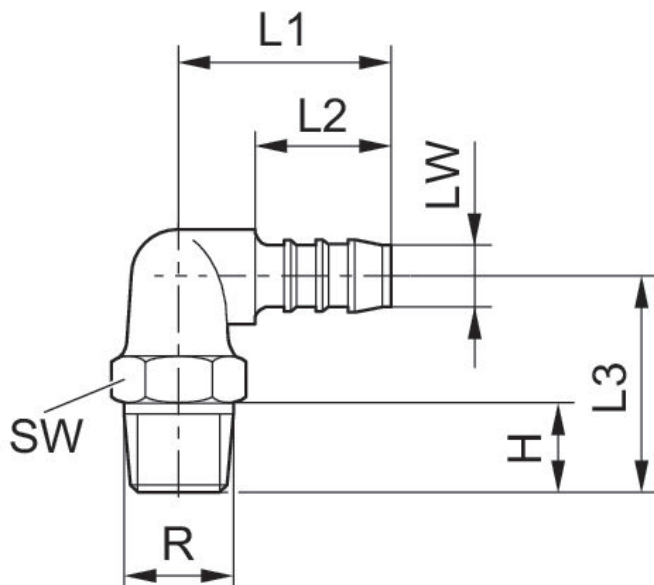

Elbow fitting, self-sealing

1823379002

Valve
accessories

2024-08-13

Technical data

Industry	Industrial
Clearance (LW)	8 mm
Port R	R 1/2
Delivery unit	10 piece
Weight	0.01 kg

Material

Housing material	Polyamide
Part No.	1823379002

Elbow fitting, self-sealing

1823379002

Valve
accessories

2024-08-13

Dimensions

Dimensions in mm

Part No.	R	LW	H	L1	L2	L3	SW
8931290184	R 1/8	4	8	25	19	18	10
8931290154	R 1/4	4	12	21	15	22	14
8931290444	R 1/4	8	12	33	23	27,5	14
8931290464	R 3/8	8	12	36	23	31	17
8931290754	R 3/8	12	12	38,5	27,5	30	17
8931291304	R 1/2	12	17	40,5	27,5	36	22