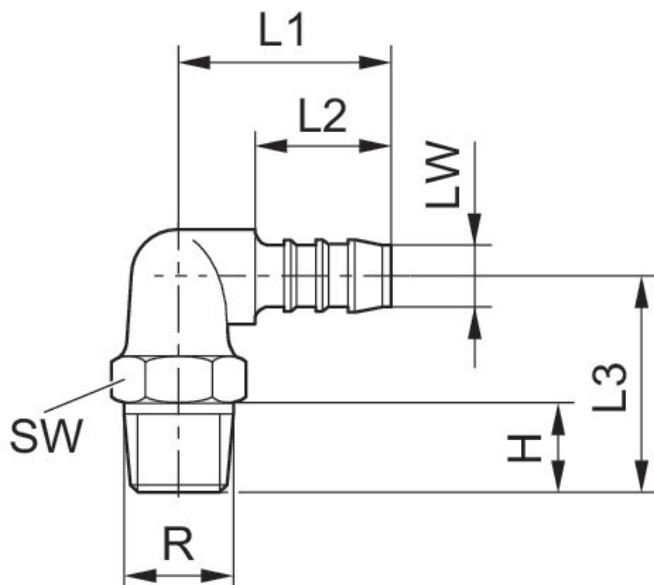

Elbow fitting, self-sealing

1823379003

Valve
accessories

2024-08-13

Technical data

Industry	Industrial
Clearance (LW)	13 mm
Port R	R 3/8
Delivery unit	10 piece
Weight	0.009 kg

Material

Housing material	Polyamide
Part No.	1823379003

Elbow fitting, self-sealing

1823379003

Valve
accessories

2024-08-13

Dimensions

Dimensions in mm

Part No.	R	LW	H	L1	L2	L3	SW
8931290184	R 1/8	4	8	25	19	18	10
8931290154	R 1/4	4	12	21	15	22	14
8931290444	R 1/4	8	12	33	23	27,5	14
8931290464	R 3/8	8	12	36	23	31	17
8931290754	R 3/8	12	12	38,5	27,5	30	17
8931291304	R 1/2	12	17	40,5	27,5	36	22