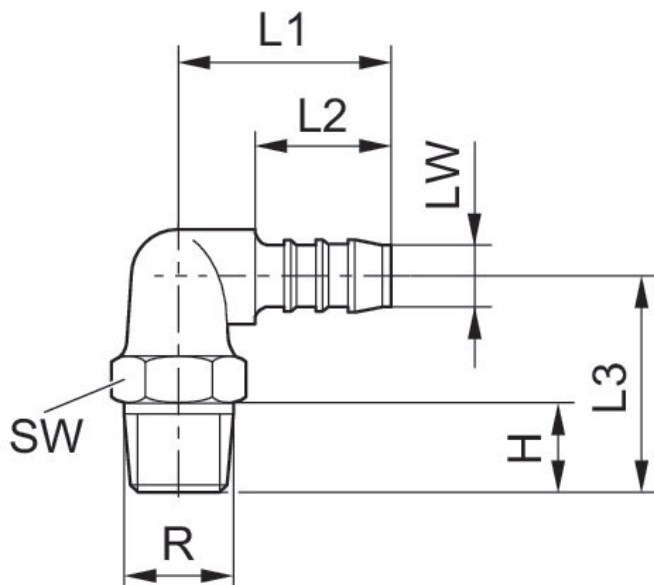

Elbow fitting, self-sealing

1823379005

Valve
accessories

2024-08-13

Technical data

Industry	Industrial
Clearance (LW)	4 mm
Port R	R 1/8
Delivery unit	25 piece
Weight	0.001 kg

Material

Housing material	Polyamide
Part No.	1823379005

Elbow fitting, self-sealing

1823379005

Valve
accessories

2024-08-13

Dimensions

Dimensions in mm

Part No.	R	LW	H	L1	L2	L3	SW
8931290184	R 1/8	4	8	25	19	18	10
8931290154	R 1/4	4	12	21	15	22	14
8931290444	R 1/4	8	12	33	23	27,5	14
8931290464	R 3/8	8	12	36	23	31	17
8931290754	R 3/8	12	12	38,5	27,5	30	17
8931291304	R 1/2	12	17	40,5	27,5	36	22