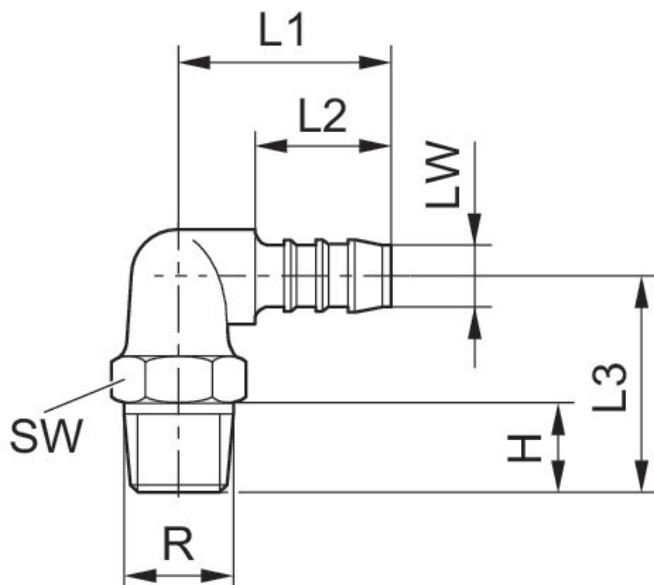

Elbow fitting, self-sealing

1823379006

Valve
accessories

2024-08-13

Technical data

Industry	Industrial
Clearance (LW)	6 mm
Port R	R 1/8
Delivery unit	25 piece
Weight	0.002 kg

Material

Housing material	Polyamide
Part No.	1823379006

Elbow fitting, self-sealing

1823379006

Valve
accessories

2024-08-13

Dimensions

Dimensions in mm

Part No.	R	LW	H	L1	L2	L3	SW
8931290184	R 1/8	4	8	25	19	18	10
8931290154	R 1/4	4	12	21	15	22	14
8931290444	R 1/4	8	12	33	23	27,5	14
8931290464	R 3/8	8	12	36	23	31	17
8931290754	R 3/8	12	12	38,5	27,5	30	17
8931291304	R 1/2	12	17	40,5	27,5	36	22