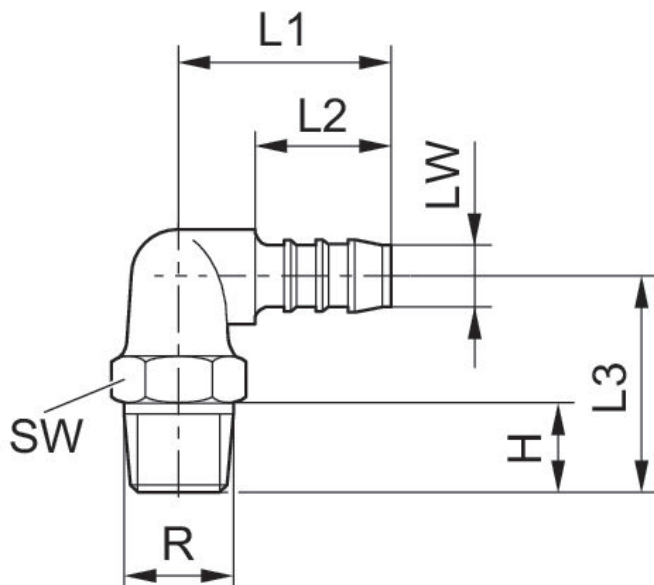

Elbow fitting, self-sealing

1823379007

Valve
accessories

2024-08-13

Technical data

Industry	Industrial
Clearance (LW)	6 mm
Port R	R 1/4
Delivery unit	25 piece
Weight	0.003 kg

Material

Housing material	Polyamide
Part No.	1823379007

Elbow fitting, self-sealing

1823379007

Valve
accessories

2024-08-13

Dimensions

Dimensions in mm

Part No.	R	LW	H	L1	L2	L3	SW
8931290184	R 1/8	4	8	25	19	18	10
8931290154	R 1/4	4	12	21	15	22	14
8931290444	R 1/4	8	12	33	23	27,5	14
8931290464	R 3/8	8	12	36	23	31	17
8931290754	R 3/8	12	12	38,5	27,5	30	17
8931291304	R 1/2	12	17	40,5	27,5	36	22