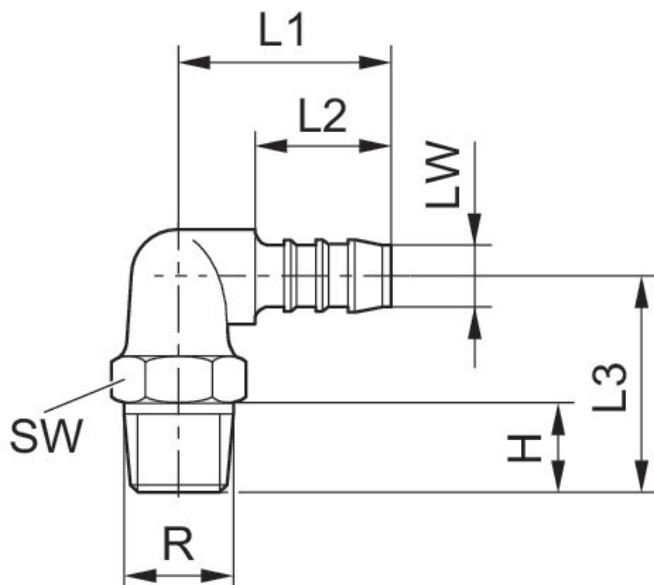

Elbow fitting, self-sealing

1823379010

Valve
accessories

2024-08-13

Technical data

| | |
|----------------|------------|
| Industry | Industrial |
| Clearance (LW) | 10 mm |
| Port R | R 3/8 |
| Delivery unit | 10 piece |
| Weight | 0.007 kg |

Material

| | |
|------------------|------------|
| Housing material | Polyamide |
| Part No. | 1823379010 |

Elbow fitting, self-sealing

1823379010

Valve
accessories

2024-08-13

Dimensions

Dimensions in mm

| Part No. | R | LW | H | L1 | L2 | L3 | SW |
|------------|-------|----|----|------|------|------|----|
| 8931290184 | R 1/8 | 4 | 8 | 25 | 19 | 18 | 10 |
| 8931290154 | R 1/4 | 4 | 12 | 21 | 15 | 22 | 14 |
| 8931290444 | R 1/4 | 8 | 12 | 33 | 23 | 27,5 | 14 |
| 8931290464 | R 3/8 | 8 | 12 | 36 | 23 | 31 | 17 |
| 8931290754 | R 3/8 | 12 | 12 | 38,5 | 27,5 | 30 | 17 |
| 8931291304 | R 1/2 | 12 | 17 | 40,5 | 27,5 | 36 | 22 |