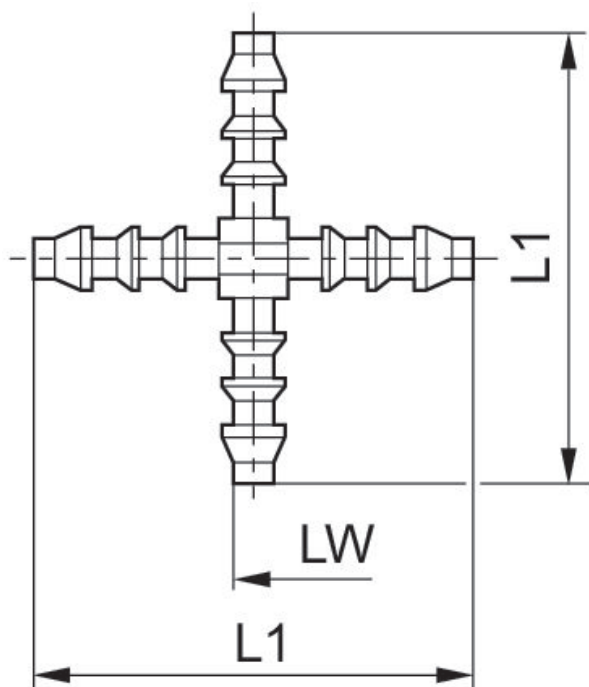

## Technical data

Industry	Industrial
Clearance (LW)	6 mm
Delivery unit	25 piece
Weight	0.004 kg

## Material

Housing material	Polyoxymethylene
Part No.	1823381029

## Dimensions

## Dimensions in mm

Part No.	LW	L1
1823381028	4 mm	39
1823381029	6 mm	48