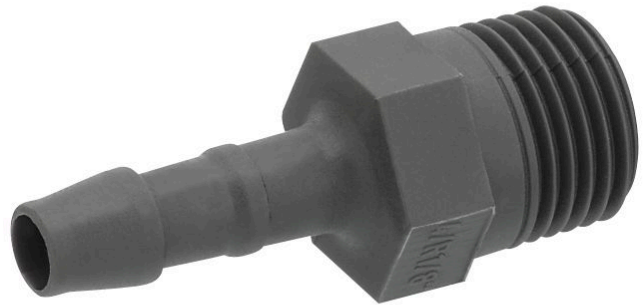

# Straight fitting, self-sealing

1823386000

Valve  
accessories

2024-08-13

## Technical data

Industry	Industrial
Clearance (LW)	8 mm
Port R	R 1/4
Delivery unit	25 piece
Weight	0.003 kg

## Material

Housing material	Polyamide
Part No.	1823386000