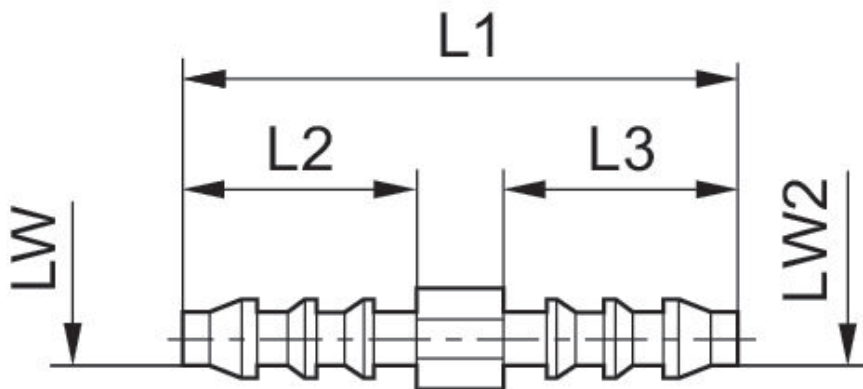

Straight connector, reducing

1823386005

Valve
accessories

2024-08-13

Technical data

Industry	Industrial
Clearance (LW)	8 mm
Delivery unit	25 piece
Weight	0.006 kg

Material

Housing material	Polyoxymethylene
Part No.	1823386005

Straight connector, reducing

1823386005

Valve
accessories

2024-08-13

Dimensions

Dimensions in mm

Part No.	LW	LW2	L1	L2
8931290944	4	4	43	19
8931290934	8	4	52	19
8931290904	8	8	52	23
8931290924	12	8	68,5	23
8931290914	12	12	72	27,5