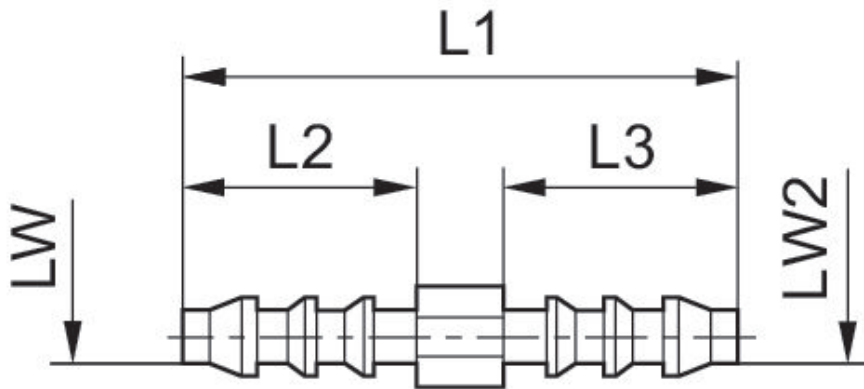

Straight connector, reducing

1823386010

Valve
accessories

2024-08-13

Technical data

Industry	Industrial
Clearance (LW)	8 mm
Delivery unit	25 piece
Weight	0.006 kg

Material

Housing material	Polyoxymethylene
Part No.	1823386010

Straight connector, reducing

1823386010

Valve
accessories

2024-08-13

Dimensions

Dimensions in mm

Part No.	LW	LW2	L1	L2
8931290944	4	4	43	19
8931290934	8	4	52	19
8931290904	8	8	52	23
8931290924	12	8	68,5	23
8931290914	12	12	72	27,5