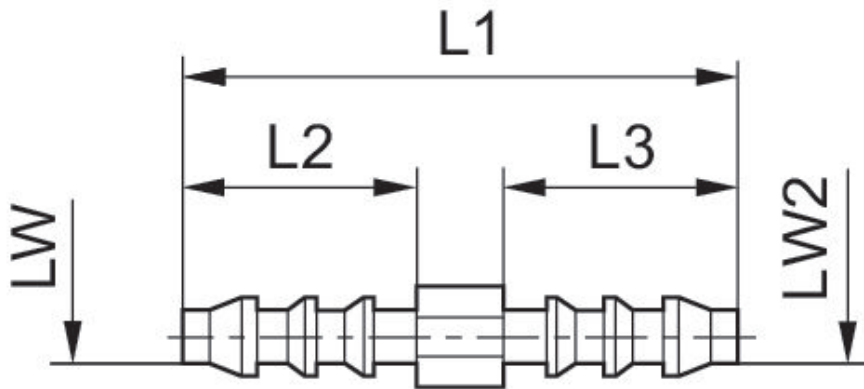

Straight connector, reducing

1823386011

Valve
accessories

2024-08-13

Technical data

Industry	Industrial
Clearance (LW)	12 mm
Delivery unit	25 piece
Weight	0.009 kg

Material

Housing material	Polyoxymethylene
Part No.	1823386011

Straight connector, reducing

1823386011

Valve
accessories

2024-08-13

Dimensions

Dimensions in mm

Part No.	LW	LW2	L1	L2
8931290944	4	4	43	19
8931290934	8	4	52	19
8931290904	8	8	52	23
8931290924	12	8	68,5	23
8931290914	12	12	72	27,5