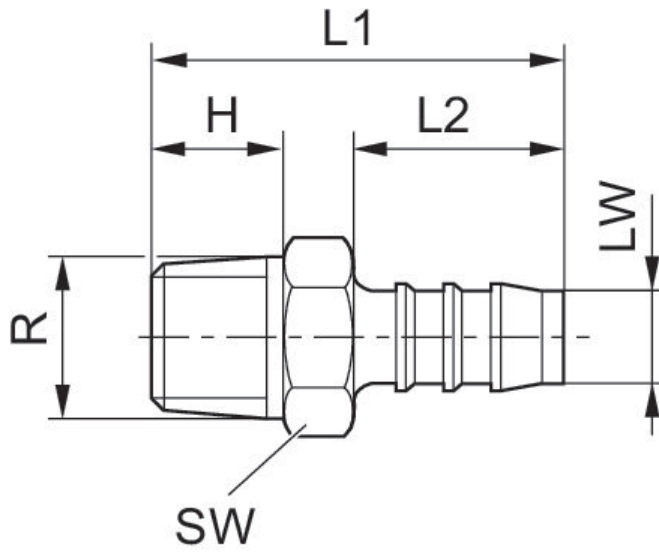

Straight fitting, self-sealing

1823386043

Valve
accessories

2024-08-13

Technical data

Industry	Industrial
Clearance (LW)	4 mm
Port R	R 1/8
Delivery unit	25 piece
Weight	0.001 kg

Material

Housing material	Polyamide
Part No.	1823386043

Straight fitting, self-sealing

1823386043

Valve
accessories

2024-08-13

Dimensions

Dimensions in mm

Part No.	Port R	LW	H	L1	L2	SW
1823386043	R 1/8	4 mm	8	27	15	10
1823386044	R 1/8	6 mm	8	33	20	10
1823386045	R 1/4	6 mm	12	38	20	14
1823386000	R 1/4	8 mm	12	41	23	14
1823386055	R 1/4	10 mm	12	43	25	14
1823386054	R 1/4	6 mm	12	39	20	17
1823386001	R 3/8	8 mm	12	44	23	17
1823386056	R 3/8	10 mm	12	43	25	17
1823386003	R 3/8	12 mm	12	48	28	17
1823386002	R 1/2	8 mm	17	49	23	22