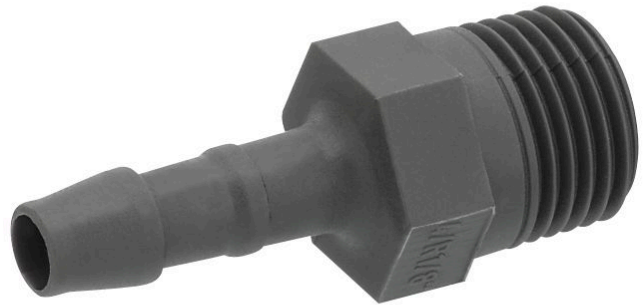

# Straight fitting, self-sealing

1823386045

Valve  
accessories

2024-08-13

## Technical data

Industry	Industrial
Clearance (LW)	6 mm
Port R	R 1/4
Delivery unit	25 piece
Weight	0.003 kg

## Material

Housing material	Polyamide
Part No.	1823386045