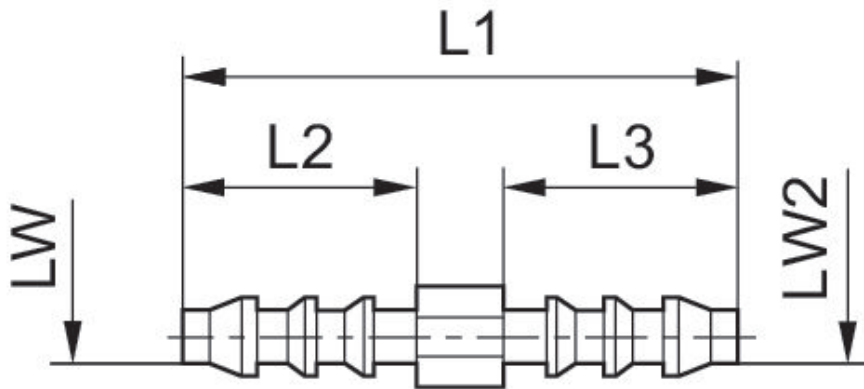

Straight connector, reducing

1823386046

Valve
accessories

2024-08-13

Technical data

Industry	Industrial
Clearance (LW)	3 mm
Delivery unit	50 piece
Weight	0.001 kg

Material

Housing material	Polyoxymethylene
Part No.	1823386046

Straight connector, reducing

1823386046

Valve
accessories

2024-08-13

Dimensions

Dimensions in mm

Part No.	LW	LW2	L1	L2
8931290944	4	4	43	19
8931290934	8	4	52	19
8931290904	8	8	52	23
8931290924	12	8	68,5	23
8931290914	12	12	72	27,5