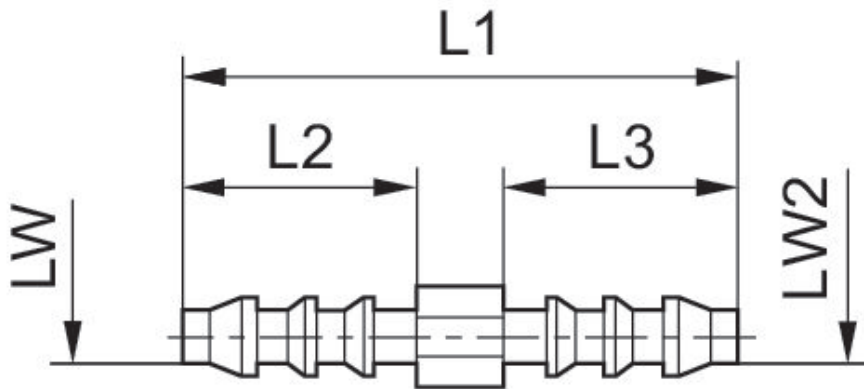

Straight connector, reducing

1823386050

Valve
accessories

2024-08-13

Technical data

Industry	Industrial
Clearance (LW)	4 mm
Delivery unit	50 piece
Weight	0.005 kg

Material

Housing material	Polyoxymethylene
Part No.	1823386050

Straight connector, reducing

1823386050

Valve
accessories

2024-08-13

Dimensions

Dimensions in mm

Part No.	LW	LW2	L1	L2
8931290944	4	4	43	19
8931290934	8	4	52	19
8931290904	8	8	52	23
8931290924	12	8	68,5	23
8931290914	12	12	72	27,5