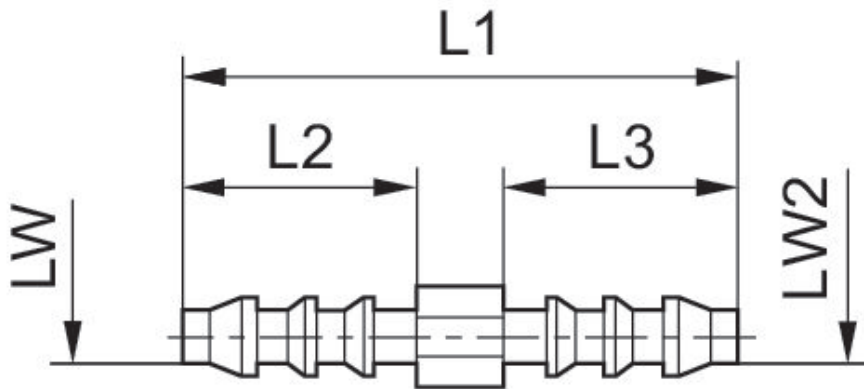

Straight connector, reducing

1823386052

Valve
accessories

2024-08-13

Technical data

Industry	Industrial
Clearance (LW)	8 mm
Delivery unit	25 piece
Weight	0.003 kg

Material

Housing material	Polyoxymethylene
Part No.	1823386052

Straight connector, reducing

1823386052

Valve
accessories

2024-08-13

Dimensions

Dimensions in mm

Part No.	LW	LW2	L1	L2
8931290944	4	4	43	19
8931290934	8	4	52	19
8931290904	8	8	52	23
8931290924	12	8	68,5	23
8931290914	12	12	72	27,5