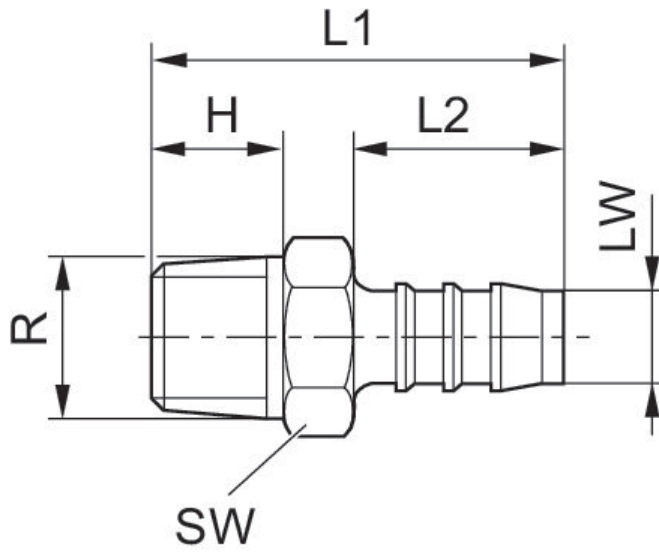

Straight fitting, self-sealing

1823386054

Valve
accessories

2024-08-13

Technical data

Industry	Industrial
Clearance (LW)	6 mm
Port R	R 3/8
Delivery unit	10 piece
Weight	0.004 kg

Material

Housing material	Polyamide
Part No.	1823386054

Straight fitting, self-sealing

1823386054

Valve
accessories

2024-08-13

Dimensions

Dimensions in mm

Part No.	Port R	LW	H	L1	L2	SW
1823386043	R 1/8	4 mm	8	27	15	10
1823386044	R 1/8	6 mm	8	33	20	10
1823386045	R 1/4	6 mm	12	38	20	14
1823386000	R 1/4	8 mm	12	41	23	14
1823386055	R 1/4	10 mm	12	43	25	14
1823386054	R 1/4	6 mm	12	39	20	17
1823386001	R 3/8	8 mm	12	44	23	17
1823386056	R 3/8	10 mm	12	43	25	17
1823386003	R 3/8	12 mm	12	48	28	17
1823386002	R 1/2	8 mm	17	49	23	22