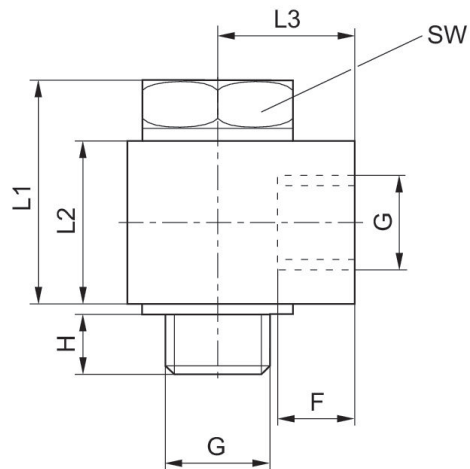

### Material

Housing material	Aluminum
Surface housing	anodized
Seal material	Polyvinyl chloride
Surface seals	hard
Screws material	Brass
Part No.	1823391480

## Dimensions

Part No.	G	F	H	L1	L2	L3	SW
1823391047	G 1/8	9.5	7.8	20.2	15	14	14
1823391048	G 1/4	13	10	26.8	20	19.5	17
1823391479	G 3/8	10	6.85	29.2	22	23	22
1823391480	G 1/2	12	8.85	35.7	28	27.5	27