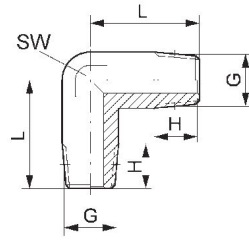

### Technical data

Industry	Industrial
Compressed air connection type	External thread
Port G	R 1
Min. working pressure	0 bar
Max. working pressure	16 bar
Min. ambient temperature	-20 °C
Max. ambient temperature	80 °C
Delivery unit	2 piece

### Material

Material	Brass
Surface	nickel-plated
Part No.	1823391738

### Dimensions

# Elbow fitting, tapered

2024-03-21

1823391738

Part No.	Port G	H	L	SW
1823391733	R 1/8	8,0	19,0	10
1823391734	R 1/4	11,0	24,0	13
1823391735	R 3/8	11.5	26.5	17
1823391736	R 1/2	15,0	30,0	21
1823391737	R 3/4	14.5	32,0	25
1823391738	R 1	16.8	39,0	30