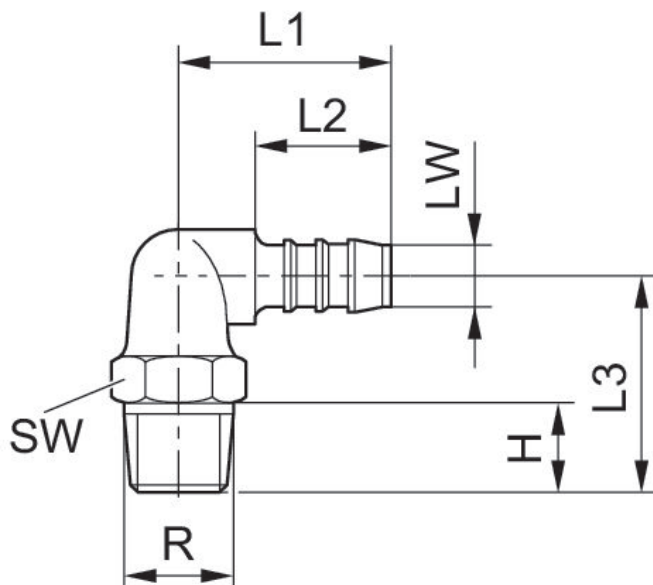

Elbow fitting, self-sealing

1823379000

Valve
accessories

2024-08-13

Technical data

Industry	Industrial
Clearance (LW)	8 mm
Port R	R 1/4
Delivery unit	25 piece
Weight	0.004 kg

Material

Housing material	Polyamide
Part No.	1823379000

Elbow fitting, self-sealing

1823379000

Valve
accessories

2024-08-13

Dimensions

Dimensions in mm

Part No.	R	LW	H	L1	L2	L3	SW
8931290184	R 1/8	4	8	25	19	18	10
8931290154	R 1/4	4	12	21	15	22	14
8931290444	R 1/4	8	12	33	23	27,5	14
8931290464	R 3/8	8	12	36	23	31	17
8931290754	R 3/8	12	12	38,5	27,5	30	17
8931291304	R 1/2	12	17	40,5	27,5	36	22