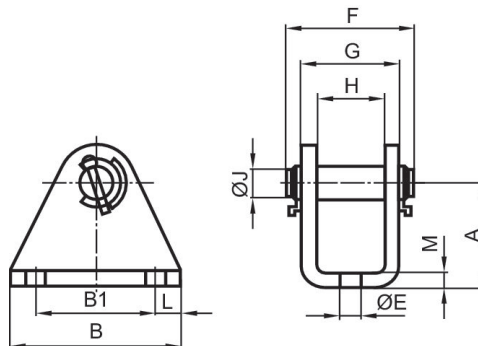

For series

RPC

Piston diameter

32 mm

Material

Material

Galvanized Steel

Part No.

5217103402

Clevis mounting AB3, Series CM1

5217103402

Clevis
mounting

2024-03-26

Piston Ø	Part No.	A	B	B1	Ø E	F	G	H	Ø J
32	5217103402	35	55	35	9	55	35.1	25.1	10
40	5217113402	40	55	35	9	65	40.1	30.1	12
50	5217123402	50	55	35	11	75	51.1	35.1	12
63	5217133402	60	65	45	11	75	51.1	35.1	16

Piston Ø	L	M
32	10	5
40	10	5
50	10	8
63	10	8