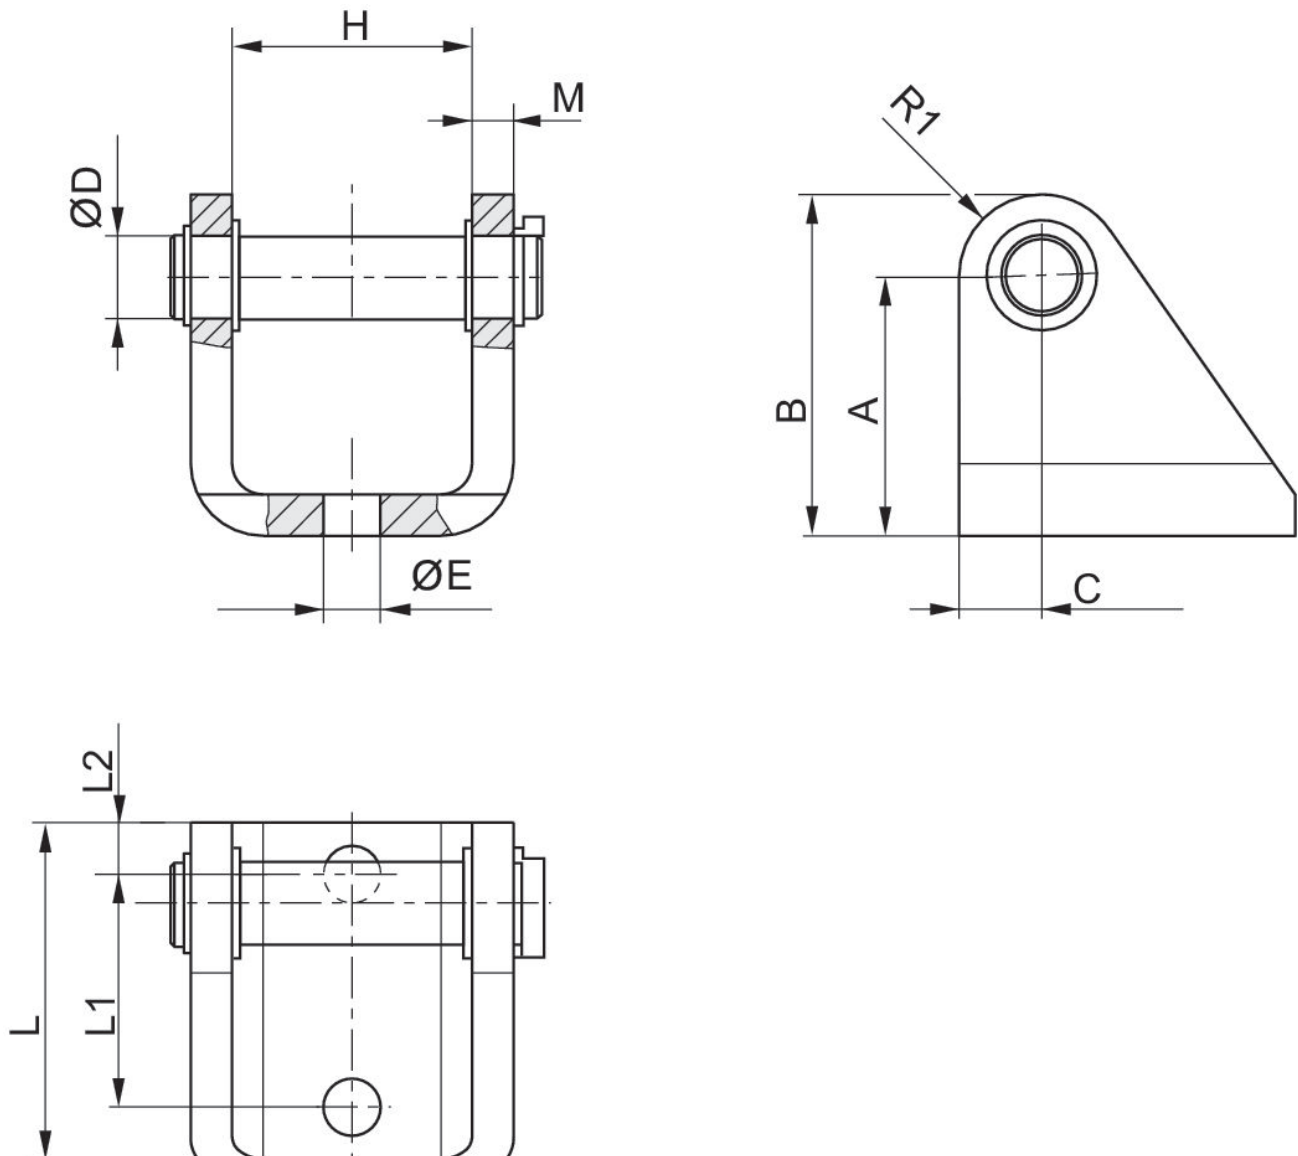

Version

Version: ISO-type

For series

RPC

Piston diameter

32 mm

Material

Material

Galvanized Steel

Part No.

R412027805

Clevis mounting AB3, Series CM1

R412027805

Clevis
mounting

2024-03-26

Dimensions

Piston Ø	Part No.	A	B	C	Ø D	Ø E	H	M	L
32	R412027805	32	44	12	10	9	30.2	5	55
40	R412027806	36	49	13	12	9	33.2	5	55
50	R412027807	45	58	13	12	11	37.2	8	55
63	R412027808	50	66	16	16	11	46.4	8	65

Piston Ø	L1	L2	R1
32	35	10	12
40	35	10	13
50	35	10	13
63	45	10	16