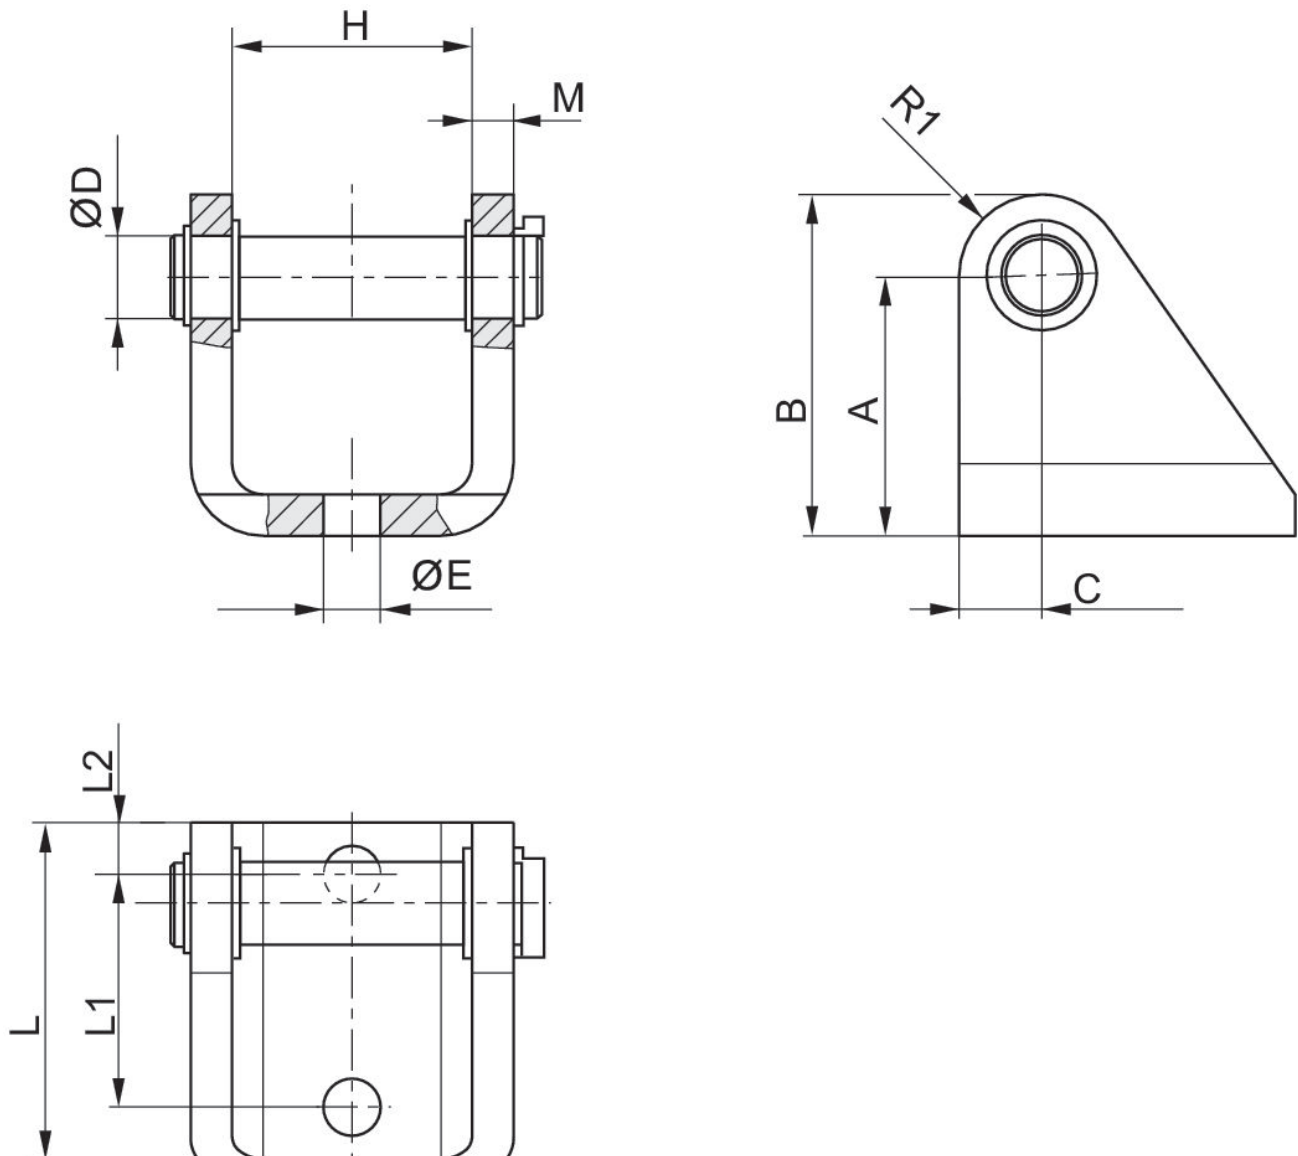

Version

Version: ISO-type

For series

RPC

Piston diameter

40 mm

Material

Material

Galvanized Steel

Part No.

R412027806

Clevis mounting AB3, Series CM1

R412027806

Clevis
mounting

2024-03-26

Dimensions

Piston Ø	Part No.	A	B	C	Ø D	Ø E	H	M	L
32	R412027805	32	44	12	10	9	30.2	5	55
40	R412027806	36	49	13	12	9	33.2	5	55
50	R412027807	45	58	13	12	11	37.2	8	55
63	R412027808	50	66	16	16	11	46.4	8	65

Piston Ø	L1	L2	R1
32	35	10	12
40	35	10	13
50	35	10	13
63	45	10	16