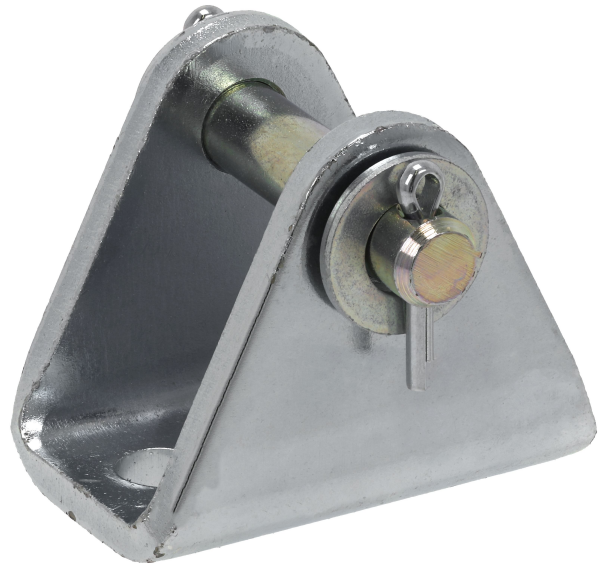

# Clevis mounting AB3, Series CM1

5217133402

Clevis  
mounting

2024-03-26

## AVENTICS Clevis mountings

### Technical data

Industry

Industrial

For series

RPC

Piston diameter

63 mm

### Material

Material

Galvanized Steel

Part No.

5217133402