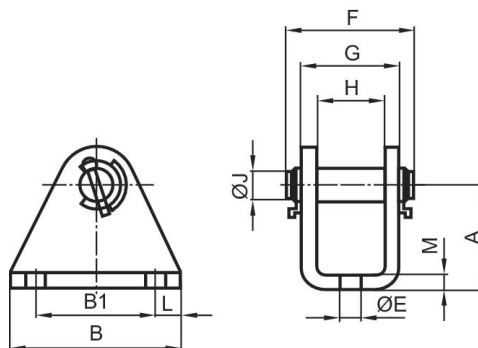

### Technical data

Industry

Industrial

For series

RPC

Piston diameter

63 mm

# Clevis mounting AB3, Series CM1

5217133402

Clevis  
mounting

2024-03-26

Piston Ø	Part No.	A	B	B1	Ø E	F	G	H	Ø J
32	5217103402	35	55	35	9	55	35.1	25.1	10
40	5217113402	40	55	35	9	65	40.1	30.1	12
50	5217123402	50	55	35	11	75	51.1	35.1	12
63	5217133402	60	65	45	11	75	51.1	35.1	16

Piston Ø	L	M
32	10	5
40	10	5
50	10	8
63	10	8