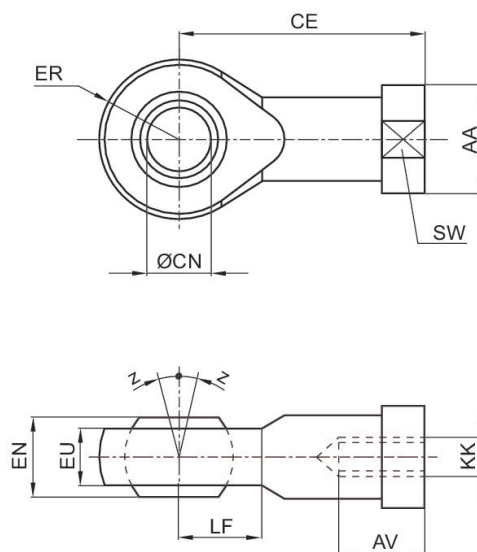

Thread size

M48x2

Swivel bearing Ø

50 mm

Weight

5.2 kg

### Material

Housing material

Steel, chrome-plated

Surface housing

galvanized

Part No.

8958208842

# Ball eye rod end AP6, series CM2

8958208842

Ball eye rod  
ends

2023-10-06

| KK       | Part No.   | AA | AV min. | CE  | Ø CN H7 | EN -0,1 | ER   | EU max. | LF |
|----------|------------|----|---------|-----|---------|---------|------|---------|----|
| M4       | 1822124000 | 12 | 8       | 27  | 5       | 8       | 9    | 7.5     | 9  |
| M6       | 1822124001 | 13 | 9       | 30  | 6       | 9       | 10   | 7.5     | 10 |
| M8       | 1822124002 | 16 | 12      | 36  | 8       | 12      | 12   | 9.5     | 12 |
| M10      | 8958206402 | 19 | 20      | 43  | 10      | 14      | 14   | 10.5    | 13 |
| M12      | 8958208852 | 22 | 22      | 50  | 12      | 16      | 16   | 12      | 16 |
| M10x1,25 | 1822124003 | 19 | 15      | 43  | 10      | 14      | 14   | 11.5    | 14 |
| M12x1,25 | 1822124004 | 22 | 18      | 50  | 12      | 16      | 16   | 12.5    | 16 |
| M16x1,5  | 1822124005 | 27 | 24      | 64  | 16      | 21      | 21   | 15.5    | 21 |
| M20x1,5  | 1822124006 | 34 | 30      | 77  | 20      | 25      | 25   | 18.5    | 25 |
| M24x2    | 8958208002 | 42 | 36      | 94  | 25      | 31      | 30   | 23      | 30 |
| M27x2    | 1822124013 | 50 | 45      | 110 | 30      | 37      | 35   | 27      | 35 |
| M36x2    | 1822124008 | 60 | 56      | 125 | 35      | 43      | 40   | 32      | 40 |
| M42x2    | 1822124009 | 69 | 60      | 142 | 40      | 49      | 45.5 | 37      | 45 |
| M48x2    | 8958208842 | 75 | 65      | 160 | 50      | 60      | 58   | 45      | 60 |