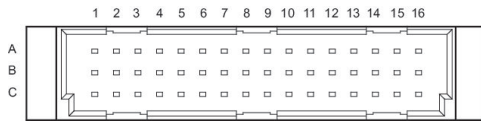

Multipole plug, series CON-MP

2024-04-02

0493871203

PIN assignment and cable colors

PIN assignment and cable colors, 24-pin

Pin Color	A	B	C
1	blue	white	brown
2	red/blue	green	yellow
3	white/pink	gray	pink
4	pink/brown	red	black
5	white/blue	violet	gray/pink
6	brown/blue	white/green	brown/green
7	white/red	white/yellow	yellow/brown
8	brown/red	white/gray	gray/brown