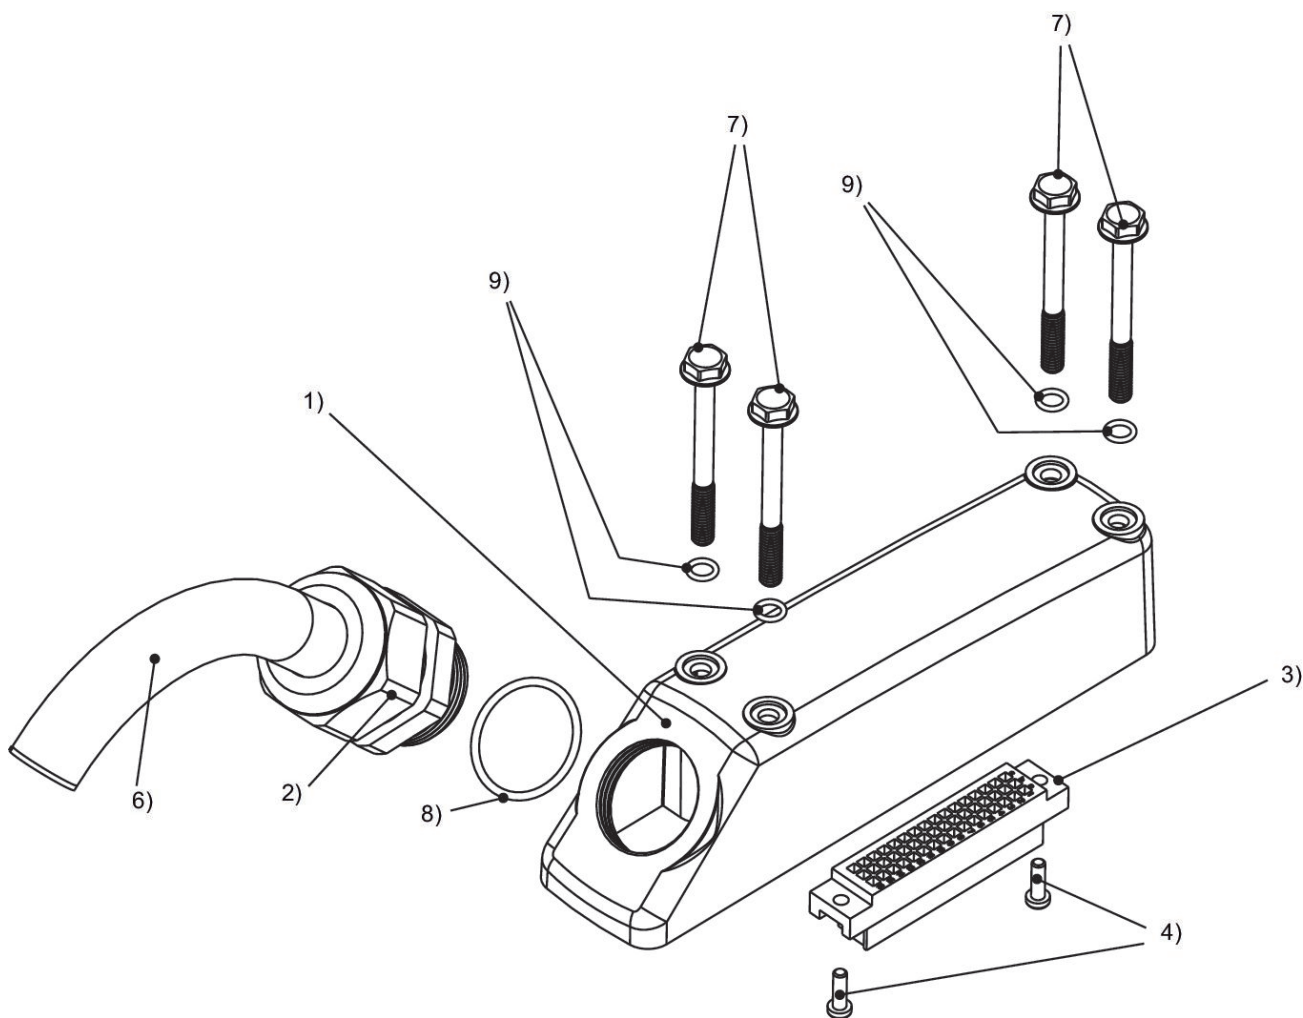

AVENTICS Series CON-MP Multipole plugs with cable

The AVENTICS Series CON-MP-with cable offers cables with a multipole plug like D-SUB with various numbers of pins and different length, optimized for our focused valve system Series like AV Also C/2 connectors for Valve systems of Series CL03 are available.

Technical data

| | |
|--|-----------------|
| Industry | Industrial |
| Type | Multipole |
| Cable | with cable |
| Operational voltage | 24 V DC |
| Max. operating voltage AC | 24 V DC |
| Electrical connection 1, type | Socket |
| Electrical connection 1, thread size | C/2 |
| Electrical connection 1, number of poles | 48-pin |
| Cable exit 1 | angled |
| Cable exit angle | 45° |
| Electrical connection 2, type | open cable ends |
| Electrical connection 2, number of poles | 24-pin |
| Number of wires | 25 |
| Shielding | unshielded |
| Cable length | 10 m |
| Protection class | IP69K |
| Min. ambient temperature | 0 °C |
| Max. ambient temperature | 50 °C |
| Max. current | 3 A |

Multipole plug, series CON-MP

2024-04-02

0493871203

| | |
|--------------------|----------------------|
| Wire cross-section | 0.34 mm ² |
| Cable-Ø | 9.2 mm |
| Weight | 1.994 kg |

Material

| | |
|-----------------------|--------------------|
| Housing material | Polyamide |
| Material cable sheath | Polyvinyl chloride |
| Part No. | 0493871203 |

Technical information

The specified protection class is only valid in assembled and tested state.
max. 8 valves

Dimensions

1) housing 2) cable gland 3) connector housing size C/2 4) screw 5) seal 6) cable 7) screw 8) seal 9) seal