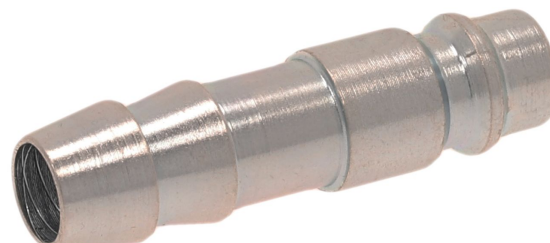

# Coupling plug with collar

1823386020

Series CP1

2024-10-23

- $Q_n = 3200$  l/min

## AVENTICS Series CP1 Couplings

The AVENTICS Series CP1 of safe couplings using single snap-on coupling are robust, safe and fit two different plug-in profiles, the EURO- profile and the ARO profile.

Brass

Surface housing

nickel-plated

1823386020