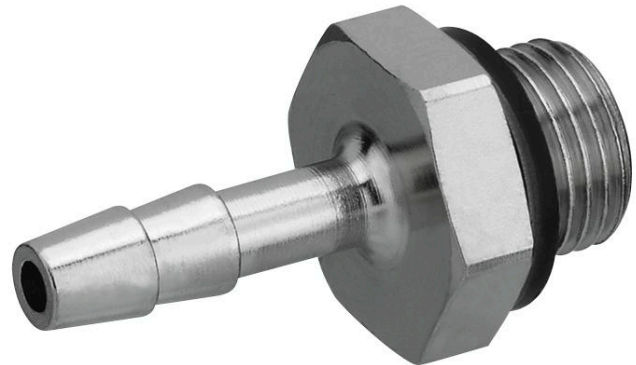

Straight fitting, with sealing ring

1823386039

Valve
accessories

2024-08-13

Technical data

Industry	Industrial
Clearance (LW)	8 mm
Port G	G 1/2
Delivery unit	5 piece
Weight	0.048 kg

Material

Housing material	Brass
Surface housing	nickel-plated
Part No.	1823386039

Straight fitting, with sealing ring

1823386039

Valve
accessories

2024-08-13

Dimensions

Dimensions in mm

			H	L1	L2	SW
1823386007	G 1/8	4 mm	5	15.5	7.5	7
1823386007	G 1/8	4 mm	7	28	17	14
1823386008	G 1/8	6 mm	7	33	22	14
1823386009	G 1/8	8 mm	7	33	22	14
1823386012	G 1/4	4 mm	9	30	17	17
1823386013	G 1/4	6 mm	9	35	22	17
1823386014	G 1/4	8 mm	9	35	22	17
1823386036	G 3/8	6 mm	9	36	22	19
1823386037	G 3/8	8 mm	9	36	22	19
1823386038	G 3/8	13 mm	9	42	28	19
1823386039	G 1/2	8 mm	12	40	22	27
1823386040	G 1/2	13 mm	12	46	28	27
1823386041	G 3/4	13 mm	16	52	28	32
1823386042	G 3/4	19 mm	16	60	36	32