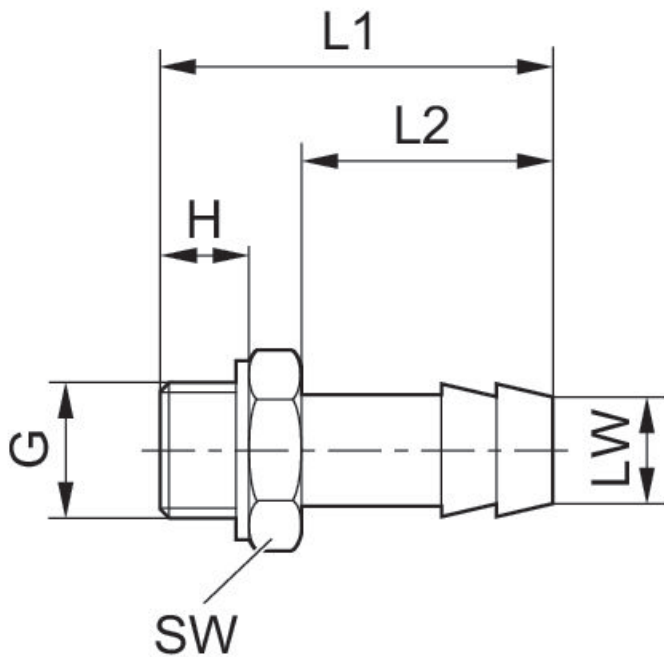

Straight fitting, with sealing ring

1823386039

Valve
accessories

2024-08-13

Technical data

Industry	Industrial
Clearance (LW)	8 mm
Port G	G 1/2
Delivery unit	5 piece
Weight	0.048 kg

Material

Housing material	Brass
Surface housing	nickel-plated
Part No.	1823386039

Straight fitting, with sealing ring

1823386039

Valve
accessories

2024-08-13

Dimensions

Dimensions in mm

			H	L1	L2	SW
1823386007	G 1/8	4 mm	5	15.5	7.5	7
1823386007	G 1/8	4 mm	7	28	17	14
1823386008	G 1/8	6 mm	7	33	22	14
1823386009	G 1/8	8 mm	7	33	22	14
1823386012	G 1/4	4 mm	9	30	17	17
1823386013	G 1/4	6 mm	9	35	22	17
1823386014	G 1/4	8 mm	9	35	22	17
1823386036	G 3/8	6 mm	9	36	22	19
1823386037	G 3/8	8 mm	9	36	22	19
1823386038	G 3/8	13 mm	9	42	28	19
1823386039	G 1/2	8 mm	12	40	22	27
1823386040	G 1/2	13 mm	12	46	28	27
1823386041	G 3/4	13 mm	16	52	28	32
1823386042	G 3/4	19 mm	16	60	36	32