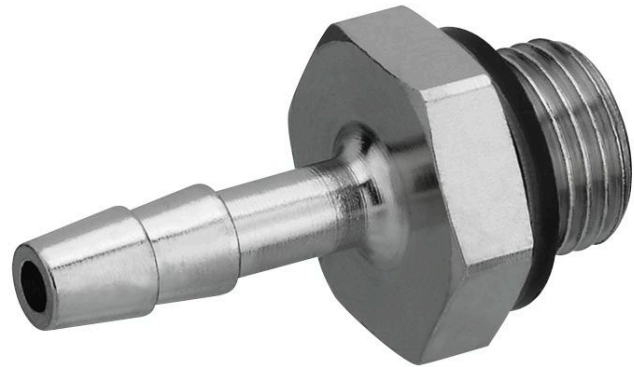

Straight fitting, with sealing ring

1823386012

Valve
accessories

2024-08-13

Technical data

Industry	Industrial
Clearance (LW)	4 mm
Port G	G 1/4
Delivery unit	10 piece
Weight	0.018 kg

Material

Housing material	Brass
Surface housing	nickel-plated
Part No.	1823386012

Straight fitting, with sealing ring

1823386012

Valve
accessories

2024-08-13

Dimensions

Dimensions in mm

			H	L1	L2	SW
1823386007	G 1/8	4 mm	5	15.5	7.5	7
1823386007	G 1/8	4 mm	7	28	17	14
1823386008	G 1/8	6 mm	7	33	22	14
1823386009	G 1/8	8 mm	7	33	22	14
1823386012	G 1/4	4 mm	9	30	17	17
1823386013	G 1/4	6 mm	9	35	22	17
1823386014	G 1/4	8 mm	9	35	22	17
1823386036	G 3/8	6 mm	9	36	22	19
1823386037	G 3/8	8 mm	9	36	22	19
1823386038	G 3/8	13 mm	9	42	28	19
1823386039	G 1/2	8 mm	12	40	22	27
1823386040	G 1/2	13 mm	12	46	28	27
1823386041	G 3/4	13 mm	16	52	28	32
1823386042	G 3/4	19 mm	16	60	36	32