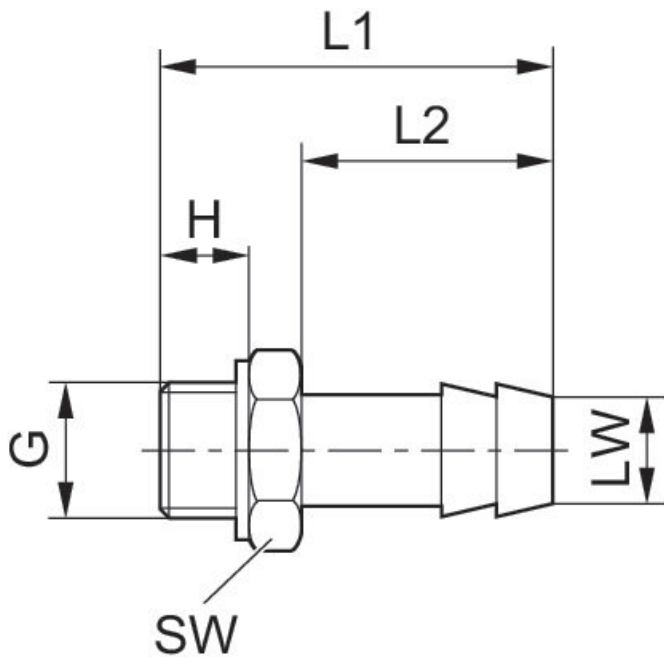

Straight fitting, with sealing ring

1823386012

Valve
accessories

2024-08-13

Technical data

Industry	Industrial
Clearance (LW)	4 mm
Port G	G 1/4
Delivery unit	10 piece
Weight	0.018 kg

Material

Housing material	Brass
Surface housing	nickel-plated
Part No.	1823386012

Straight fitting, with sealing ring

1823386012

Valve
accessories

2024-08-13

Dimensions

Dimensions in mm

			H	L1	L2	SW
1823386007	G 1/8	4 mm	5	15.5	7.5	7
1823386007	G 1/8	4 mm	7	28	17	14
1823386008	G 1/8	6 mm	7	33	22	14
1823386009	G 1/8	8 mm	7	33	22	14
1823386012	G 1/4	4 mm	9	30	17	17
1823386013	G 1/4	6 mm	9	35	22	17
1823386014	G 1/4	8 mm	9	35	22	17
1823386036	G 3/8	6 mm	9	36	22	19
1823386037	G 3/8	8 mm	9	36	22	19
1823386038	G 3/8	13 mm	9	42	28	19
1823386039	G 1/2	8 mm	12	40	22	27
1823386040	G 1/2	13 mm	12	46	28	27
1823386041	G 3/4	13 mm	16	52	28	32
1823386042	G 3/4	19 mm	16	60	36	32