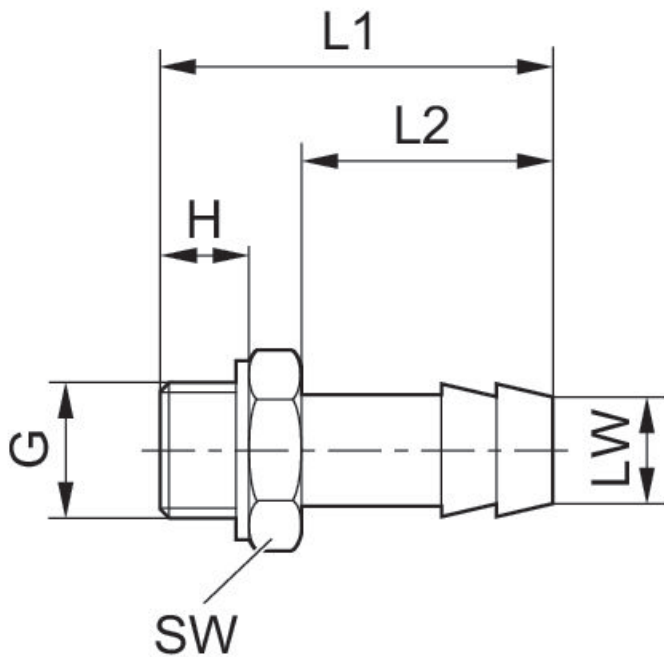

Straight fitting, with sealing ring

1823386013

Valve
accessories

2024-08-13

Technical data

Industry	Industrial
Clearance (LW)	6 mm
Port G	G 1/4
Delivery unit	10 piece
Weight	0.019 kg

Material

Housing material	Brass
Surface housing	nickel-plated
Part No.	1823386013

Straight fitting, with sealing ring

1823386013

Valve
accessories

2024-08-13

Dimensions

Dimensions in mm

			H	L1	L2	SW
1823386007	G 1/8	4 mm	5	15.5	7.5	7
1823386007	G 1/8	4 mm	7	28	17	14
1823386008	G 1/8	6 mm	7	33	22	14
1823386009	G 1/8	8 mm	7	33	22	14
1823386012	G 1/4	4 mm	9	30	17	17
1823386013	G 1/4	6 mm	9	35	22	17
1823386014	G 1/4	8 mm	9	35	22	17
1823386036	G 3/8	6 mm	9	36	22	19
1823386037	G 3/8	8 mm	9	36	22	19
1823386038	G 3/8	13 mm	9	42	28	19
1823386039	G 1/2	8 mm	12	40	22	27
1823386040	G 1/2	13 mm	12	46	28	27
1823386041	G 3/4	13 mm	16	52	28	32
1823386042	G 3/4	19 mm	16	60	36	32