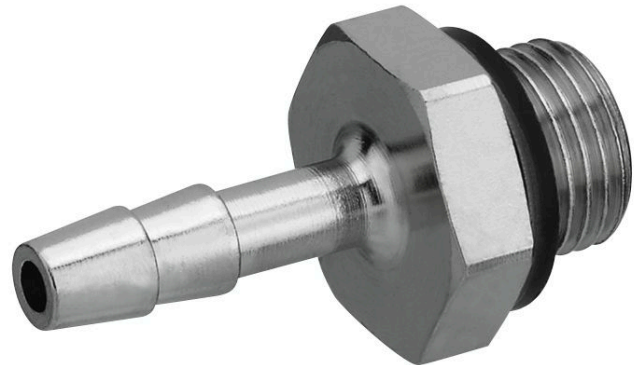

Straight fitting, with sealing ring

1823386013

Valve
accessories

2024-08-13

Technical data

Industry	Industrial
Clearance (LW)	6 mm
Port G	G 1/4
Delivery unit	10 piece
Weight	0.019 kg

Material

Housing material	Brass
Surface housing	nickel-plated
Part No.	1823386013

Straight fitting, with sealing ring

1823386013

Valve
accessories

2024-08-13

Dimensions

Dimensions in mm

			H	L1	L2	SW
1823386007	G 1/8	4 mm	5	15.5	7.5	7
1823386007	G 1/8	4 mm	7	28	17	14
1823386008	G 1/8	6 mm	7	33	22	14
1823386009	G 1/8	8 mm	7	33	22	14
1823386012	G 1/4	4 mm	9	30	17	17
1823386013	G 1/4	6 mm	9	35	22	17
1823386014	G 1/4	8 mm	9	35	22	17
1823386036	G 3/8	6 mm	9	36	22	19
1823386037	G 3/8	8 mm	9	36	22	19
1823386038	G 3/8	13 mm	9	42	28	19
1823386039	G 1/2	8 mm	12	40	22	27
1823386040	G 1/2	13 mm	12	46	28	27
1823386041	G 3/4	13 mm	16	52	28	32
1823386042	G 3/4	19 mm	16	60	36	32