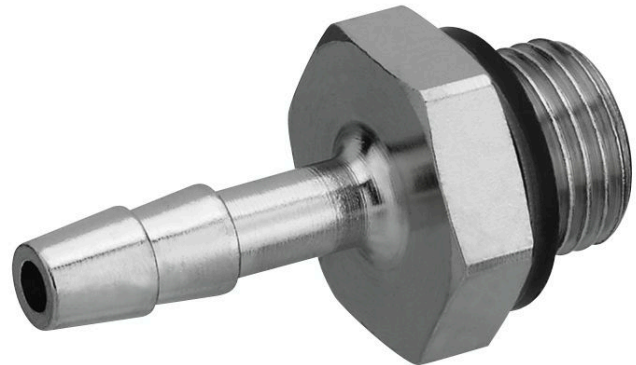

Straight fitting, with sealing ring

1823386014

Valve
accessories

2024-08-13

Technical data

Industry	Industrial
Clearance (LW)	8 mm
Port G	G 1/4
Delivery unit	10 piece
Weight	0.021 kg

Material

Housing material	Brass
Surface housing	nickel-plated
Part No.	1823386014

Straight fitting, with sealing ring

1823386014

Valve
accessories

2024-08-13

Dimensions

Dimensions in mm

			H	L1	L2	SW
1823386007	G 1/8	4 mm	5	15.5	7.5	7
1823386007	G 1/8	4 mm	7	28	17	14
1823386008	G 1/8	6 mm	7	33	22	14
1823386009	G 1/8	8 mm	7	33	22	14
1823386012	G 1/4	4 mm	9	30	17	17
1823386013	G 1/4	6 mm	9	35	22	17
1823386014	G 1/4	8 mm	9	35	22	17
1823386036	G 3/8	6 mm	9	36	22	19
1823386037	G 3/8	8 mm	9	36	22	19
1823386038	G 3/8	13 mm	9	42	28	19
1823386039	G 1/2	8 mm	12	40	22	27
1823386040	G 1/2	13 mm	12	46	28	27
1823386041	G 3/4	13 mm	16	52	28	32
1823386042	G 3/4	19 mm	16	60	36	32