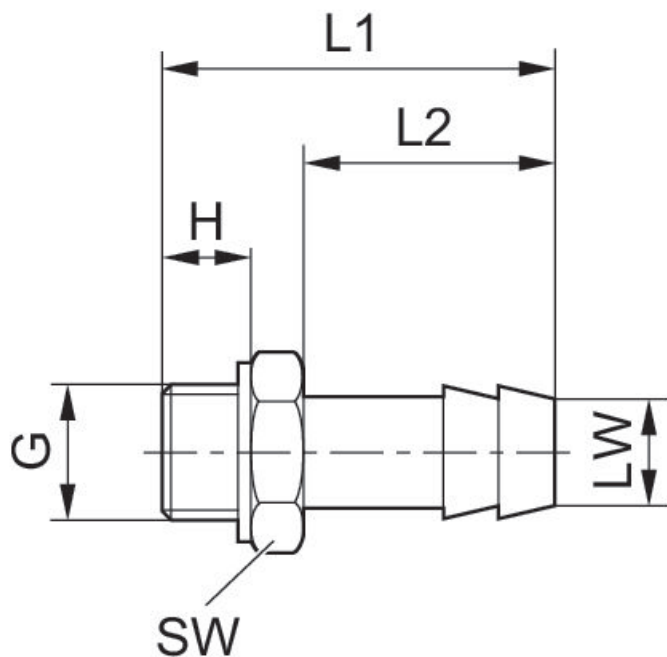

Straight fitting, with sealing ring

1823386014

Valve
accessories

2024-08-13

Technical data

Industry	Industrial
Clearance (LW)	8 mm
Port G	G 1/4
Delivery unit	10 piece
Weight	0.021 kg

Material

Housing material	Brass
Surface housing	nickel-plated
Part No.	1823386014

Straight fitting, with sealing ring

1823386014

Valve
accessories

2024-08-13

Dimensions

Dimensions in mm

			H	L1	L2	SW
1823386007	G 1/8	4 mm	5	15.5	7.5	7
1823386007	G 1/8	4 mm	7	28	17	14
1823386008	G 1/8	6 mm	7	33	22	14
1823386009	G 1/8	8 mm	7	33	22	14
1823386012	G 1/4	4 mm	9	30	17	17
1823386013	G 1/4	6 mm	9	35	22	17
1823386014	G 1/4	8 mm	9	35	22	17
1823386036	G 3/8	6 mm	9	36	22	19
1823386037	G 3/8	8 mm	9	36	22	19
1823386038	G 3/8	13 mm	9	42	28	19
1823386039	G 1/2	8 mm	12	40	22	27
1823386040	G 1/2	13 mm	12	46	28	27
1823386041	G 3/4	13 mm	16	52	28	32
1823386042	G 3/4	19 mm	16	60	36	32