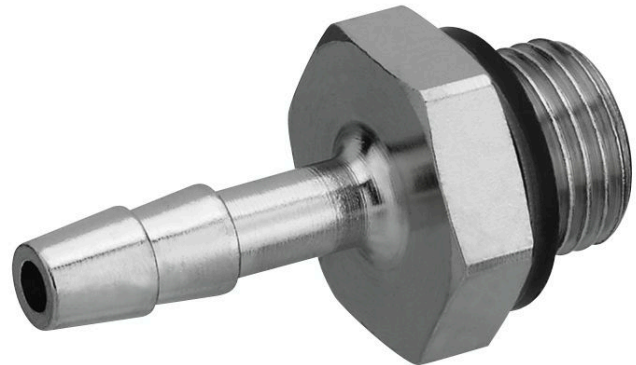

Straight fitting, with sealing ring

1823386008

Valve
accessories

2024-08-13

Technical data

Industry	Industrial
Clearance (LW)	6 mm
Port G	G 1/8
Delivery unit	10 piece
Weight	0.011 kg

Material

Housing material	Brass
Surface housing	nickel-plated
Part No.	1823386008

Straight fitting, with sealing ring

1823386008

Valve
accessories

2024-08-13

Dimensions

Dimensions in mm

			H	L1	L2	SW
1823386007	G 1/8	4 mm	5	15.5	7.5	7
1823386007	G 1/8	4 mm	7	28	17	14
1823386008	G 1/8	6 mm	7	33	22	14
1823386009	G 1/8	8 mm	7	33	22	14
1823386012	G 1/4	4 mm	9	30	17	17
1823386013	G 1/4	6 mm	9	35	22	17
1823386014	G 1/4	8 mm	9	35	22	17
1823386036	G 3/8	6 mm	9	36	22	19
1823386037	G 3/8	8 mm	9	36	22	19
1823386038	G 3/8	13 mm	9	42	28	19
1823386039	G 1/2	8 mm	12	40	22	27
1823386040	G 1/2	13 mm	12	46	28	27
1823386041	G 3/4	13 mm	16	52	28	32
1823386042	G 3/4	19 mm	16	60	36	32