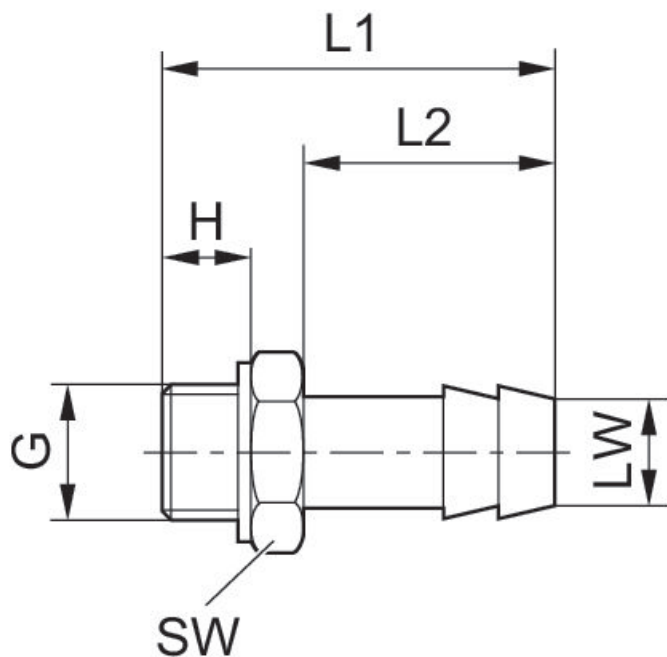

Straight fitting, with sealing ring

1823386008

Valve
accessories

2024-08-13

Technical data

Industry	Industrial
Clearance (LW)	6 mm
Port G	G 1/8
Delivery unit	10 piece
Weight	0.011 kg

Material

Housing material	Brass
Surface housing	nickel-plated
Part No.	1823386008

Straight fitting, with sealing ring

1823386008

Valve
accessories

2024-08-13

Dimensions

Dimensions in mm

			H	L1	L2	SW
1823386007	G 1/8	4 mm	5	15.5	7.5	7
1823386007	G 1/8	4 mm	7	28	17	14
1823386008	G 1/8	6 mm	7	33	22	14
1823386009	G 1/8	8 mm	7	33	22	14
1823386012	G 1/4	4 mm	9	30	17	17
1823386013	G 1/4	6 mm	9	35	22	17
1823386014	G 1/4	8 mm	9	35	22	17
1823386036	G 3/8	6 mm	9	36	22	19
1823386037	G 3/8	8 mm	9	36	22	19
1823386038	G 3/8	13 mm	9	42	28	19
1823386039	G 1/2	8 mm	12	40	22	27
1823386040	G 1/2	13 mm	12	46	28	27
1823386041	G 3/4	13 mm	16	52	28	32
1823386042	G 3/4	19 mm	16	60	36	32