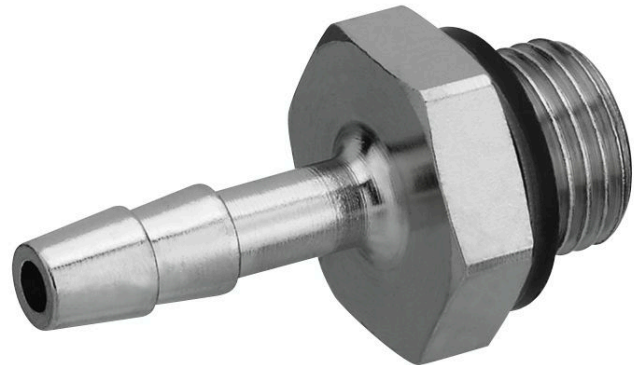

Straight fitting, with sealing ring

1823386009

Valve
accessories

2024-08-13

Technical data

Industry	Industrial
Clearance (LW)	8 mm
Port G	G 1/8
Delivery unit	10 piece
Weight	0.013 kg

Material

Housing material	Brass
Surface housing	nickel-plated
Part No.	1823386009

Straight fitting, with sealing ring

1823386009

Valve
accessories

2024-08-13

Dimensions

Dimensions in mm

			H	L1	L2	SW
1823386007	G 1/8	4 mm	5	15.5	7.5	7
1823386007	G 1/8	4 mm	7	28	17	14
1823386008	G 1/8	6 mm	7	33	22	14
1823386009	G 1/8	8 mm	7	33	22	14
1823386012	G 1/4	4 mm	9	30	17	17
1823386013	G 1/4	6 mm	9	35	22	17
1823386014	G 1/4	8 mm	9	35	22	17
1823386036	G 3/8	6 mm	9	36	22	19
1823386037	G 3/8	8 mm	9	36	22	19
1823386038	G 3/8	13 mm	9	42	28	19
1823386039	G 1/2	8 mm	12	40	22	27
1823386040	G 1/2	13 mm	12	46	28	27
1823386041	G 3/4	13 mm	16	52	28	32
1823386042	G 3/4	19 mm	16	60	36	32