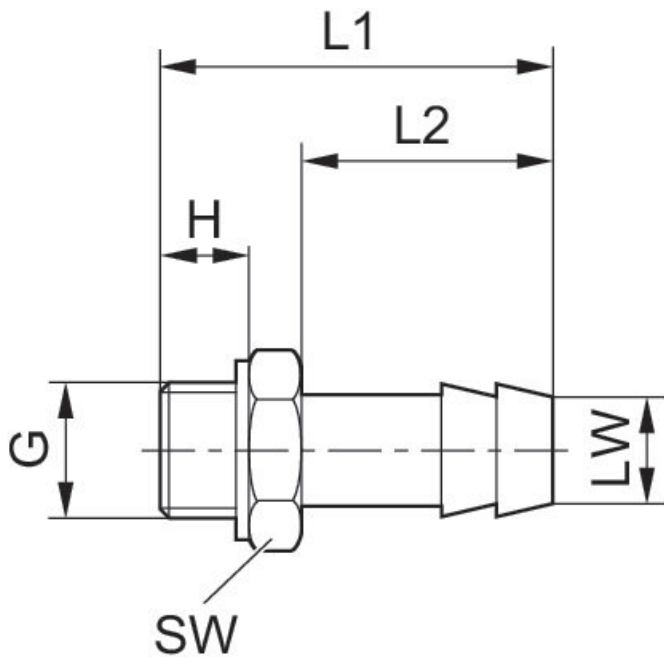

Straight fitting, with sealing ring

1823386009

Valve
accessories

2024-08-13

Technical data

Industry	Industrial
Clearance (LW)	8 mm
Port G	G 1/8
Delivery unit	10 piece
Weight	0.013 kg

Material

Housing material	Brass
Surface housing	nickel-plated
Part No.	1823386009

Straight fitting, with sealing ring

1823386009

Valve
accessories

2024-08-13

Dimensions

Dimensions in mm

			H	L1	L2	SW
1823386007	G 1/8	4 mm	5	15.5	7.5	7
1823386007	G 1/8	4 mm	7	28	17	14
1823386008	G 1/8	6 mm	7	33	22	14
1823386009	G 1/8	8 mm	7	33	22	14
1823386012	G 1/4	4 mm	9	30	17	17
1823386013	G 1/4	6 mm	9	35	22	17
1823386014	G 1/4	8 mm	9	35	22	17
1823386036	G 3/8	6 mm	9	36	22	19
1823386037	G 3/8	8 mm	9	36	22	19
1823386038	G 3/8	13 mm	9	42	28	19
1823386039	G 1/2	8 mm	12	40	22	27
1823386040	G 1/2	13 mm	12	46	28	27
1823386041	G 3/4	13 mm	16	52	28	32
1823386042	G 3/4	19 mm	16	60	36	32