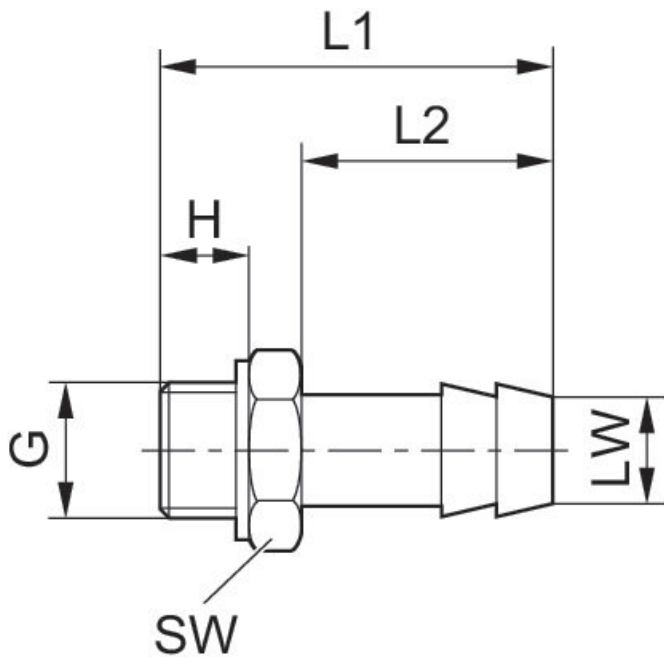

Straight fitting, with sealing ring

1823386036

Valve
accessories

2024-08-13

Technical data

Industry	Industrial
Clearance (LW)	6 mm
Port G	G 3/8
Delivery unit	10 piece
Weight	0.031 kg

Material

Housing material	Brass
Surface housing	nickel-plated
Part No.	1823386036

Straight fitting, with sealing ring

1823386036

Valve
accessories

2024-08-13

Dimensions

Dimensions in mm

			H	L1	L2	SW
1823386007	G 1/8	4 mm	5	15.5	7.5	7
1823386007	G 1/8	4 mm	7	28	17	14
1823386008	G 1/8	6 mm	7	33	22	14
1823386009	G 1/8	8 mm	7	33	22	14
1823386012	G 1/4	4 mm	9	30	17	17
1823386013	G 1/4	6 mm	9	35	22	17
1823386014	G 1/4	8 mm	9	35	22	17
1823386036	G 3/8	6 mm	9	36	22	19
1823386037	G 3/8	8 mm	9	36	22	19
1823386038	G 3/8	13 mm	9	42	28	19
1823386039	G 1/2	8 mm	12	40	22	27
1823386040	G 1/2	13 mm	12	46	28	27
1823386041	G 3/4	13 mm	16	52	28	32
1823386042	G 3/4	19 mm	16	60	36	32