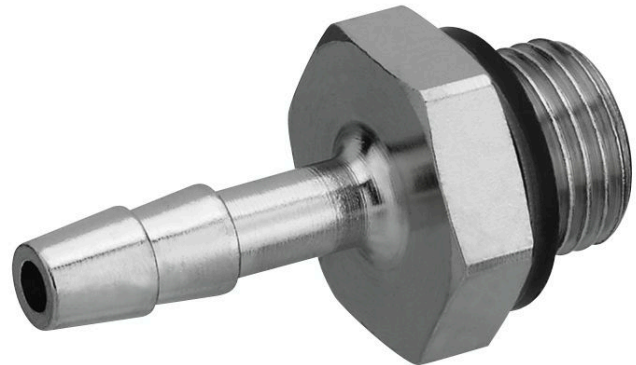

Straight fitting, with sealing ring

1823386036

Valve
accessories

2024-08-13

Technical data

Industry	Industrial
Clearance (LW)	6 mm
Port G	G 3/8
Delivery unit	10 piece
Weight	0.031 kg

Material

Housing material	Brass
Surface housing	nickel-plated
Part No.	1823386036

Straight fitting, with sealing ring

1823386036

Valve
accessories

2024-08-13

Dimensions

Dimensions in mm

			H	L1	L2	SW
1823386007	G 1/8	4 mm	5	15.5	7.5	7
1823386007	G 1/8	4 mm	7	28	17	14
1823386008	G 1/8	6 mm	7	33	22	14
1823386009	G 1/8	8 mm	7	33	22	14
1823386012	G 1/4	4 mm	9	30	17	17
1823386013	G 1/4	6 mm	9	35	22	17
1823386014	G 1/4	8 mm	9	35	22	17
1823386036	G 3/8	6 mm	9	36	22	19
1823386037	G 3/8	8 mm	9	36	22	19
1823386038	G 3/8	13 mm	9	42	28	19
1823386039	G 1/2	8 mm	12	40	22	27
1823386040	G 1/2	13 mm	12	46	28	27
1823386041	G 3/4	13 mm	16	52	28	32
1823386042	G 3/4	19 mm	16	60	36	32