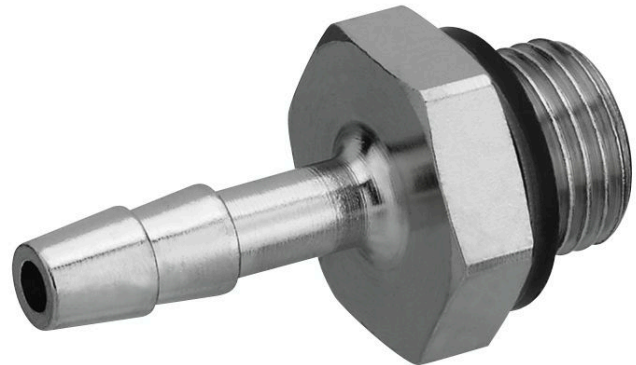

# Straight fitting, with sealing ring

1823386037

Valve  
accessories

2024-08-13

## Technical data

Industry	Industrial
Clearance (LW)	8 mm
Port G	G 3/8
Delivery unit	10 piece
Weight	0.028 kg

## Material

Housing material	Brass
Surface housing	nickel-plated
Part No.	1823386037