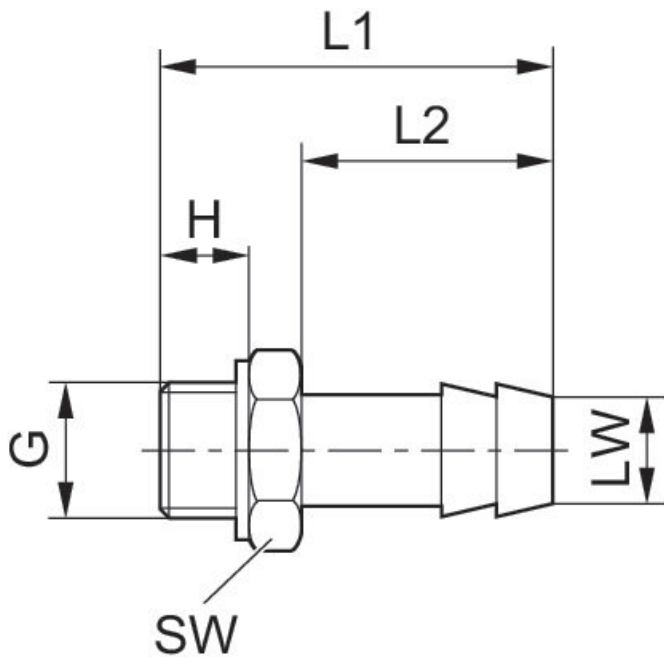

Straight fitting, with sealing ring

1823386006

Valve
accessories

2024-08-13

Technical data

Industry	Industrial
Clearance (LW)	4 mm
Port G	M5
Delivery unit	25 piece
Weight	0.003 kg

Material

Housing material	Brass
Surface housing	nickel-plated
Part No.	1823386006

Straight fitting, with sealing ring

1823386006

Valve
accessories

2024-08-13

Dimensions

Dimensions in mm

			H	L1	L2	SW
1823386007	G 1/8	4 mm	5	15.5	7.5	7
1823386007	G 1/8	4 mm	7	28	17	14
1823386008	G 1/8	6 mm	7	33	22	14
1823386009	G 1/8	8 mm	7	33	22	14
1823386012	G 1/4	4 mm	9	30	17	17
1823386013	G 1/4	6 mm	9	35	22	17
1823386014	G 1/4	8 mm	9	35	22	17
1823386036	G 3/8	6 mm	9	36	22	19
1823386037	G 3/8	8 mm	9	36	22	19
1823386038	G 3/8	13 mm	9	42	28	19
1823386039	G 1/2	8 mm	12	40	22	27
1823386040	G 1/2	13 mm	12	46	28	27
1823386041	G 3/4	13 mm	16	52	28	32
1823386042	G 3/4	19 mm	16	60	36	32