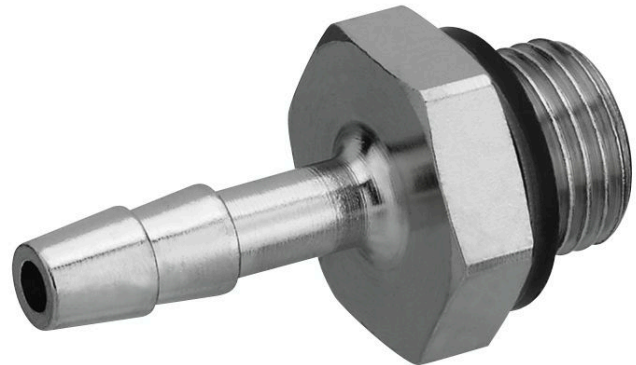

Straight fitting, with sealing ring

1823386006

Valve
accessories

2024-08-13

Technical data

Industry	Industrial
Clearance (LW)	4 mm
Port G	M5
Delivery unit	25 piece
Weight	0.003 kg

Material

Housing material	Brass
Surface housing	nickel-plated
Part No.	1823386006

Straight fitting, with sealing ring

1823386006

Valve
accessories

2024-08-13

Dimensions

Dimensions in mm

			H	L1	L2	SW
1823386007	G 1/8	4 mm	5	15.5	7.5	7
1823386007	G 1/8	4 mm	7	28	17	14
1823386008	G 1/8	6 mm	7	33	22	14
1823386009	G 1/8	8 mm	7	33	22	14
1823386012	G 1/4	4 mm	9	30	17	17
1823386013	G 1/4	6 mm	9	35	22	17
1823386014	G 1/4	8 mm	9	35	22	17
1823386036	G 3/8	6 mm	9	36	22	19
1823386037	G 3/8	8 mm	9	36	22	19
1823386038	G 3/8	13 mm	9	42	28	19
1823386039	G 1/2	8 mm	12	40	22	27
1823386040	G 1/2	13 mm	12	46	28	27
1823386041	G 3/4	13 mm	16	52	28	32
1823386042	G 3/4	19 mm	16	60	36	32