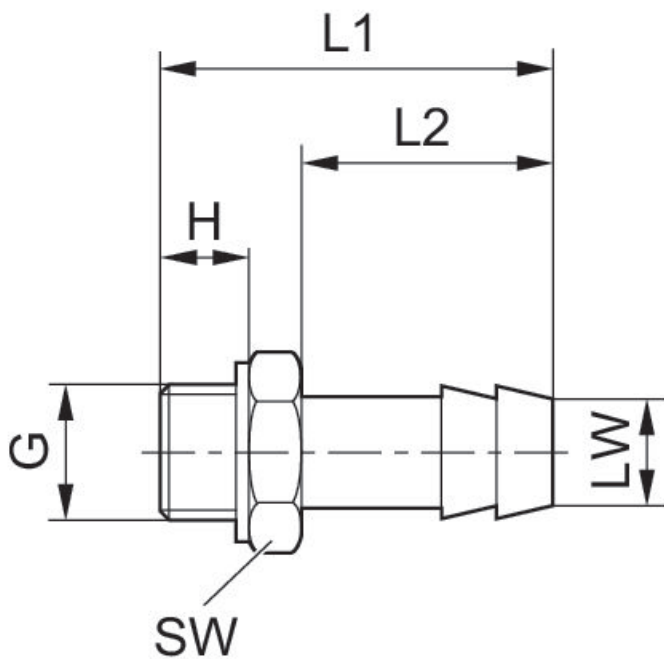

Straight fitting, with sealing ring

1823386041

Valve
accessories

2024-08-13

Technical data

Industry	Industrial
Clearance (LW)	13 mm
Port G	G 3/4
Delivery unit	5 piece
Weight	0.11 kg

Material

Housing material	Brass
Surface housing	nickel-plated
Part No.	1823386041

Straight fitting, with sealing ring

1823386041

Valve
accessories

2024-08-13

Dimensions

Dimensions in mm

			H	L1	L2	SW
1823386007	G 1/8	4 mm	5	15.5	7.5	7
1823386007	G 1/8	4 mm	7	28	17	14
1823386008	G 1/8	6 mm	7	33	22	14
1823386009	G 1/8	8 mm	7	33	22	14
1823386012	G 1/4	4 mm	9	30	17	17
1823386013	G 1/4	6 mm	9	35	22	17
1823386014	G 1/4	8 mm	9	35	22	17
1823386036	G 3/8	6 mm	9	36	22	19
1823386037	G 3/8	8 mm	9	36	22	19
1823386038	G 3/8	13 mm	9	42	28	19
1823386039	G 1/2	8 mm	12	40	22	27
1823386040	G 1/2	13 mm	12	46	28	27
1823386041	G 3/4	13 mm	16	52	28	32
1823386042	G 3/4	19 mm	16	60	36	32