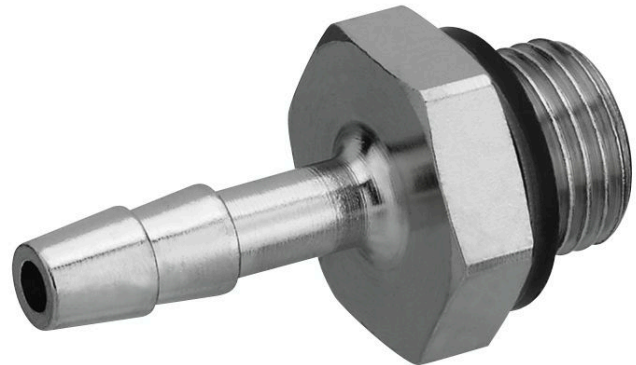

Straight fitting, with sealing ring

1823386041

Valve
accessories

2024-08-13

Technical data

Industry	Industrial
Clearance (LW)	13 mm
Port G	G 3/4
Delivery unit	5 piece
Weight	0.11 kg

Material

Housing material	Brass
Surface housing	nickel-plated
Part No.	1823386041

Straight fitting, with sealing ring

1823386041

Valve
accessories

2024-08-13

Dimensions

Dimensions in mm

			H	L1	L2	SW
1823386007	G 1/8	4 mm	5	15.5	7.5	7
1823386007	G 1/8	4 mm	7	28	17	14
1823386008	G 1/8	6 mm	7	33	22	14
1823386009	G 1/8	8 mm	7	33	22	14
1823386012	G 1/4	4 mm	9	30	17	17
1823386013	G 1/4	6 mm	9	35	22	17
1823386014	G 1/4	8 mm	9	35	22	17
1823386036	G 3/8	6 mm	9	36	22	19
1823386037	G 3/8	8 mm	9	36	22	19
1823386038	G 3/8	13 mm	9	42	28	19
1823386039	G 1/2	8 mm	12	40	22	27
1823386040	G 1/2	13 mm	12	46	28	27
1823386041	G 3/4	13 mm	16	52	28	32
1823386042	G 3/4	19 mm	16	60	36	32