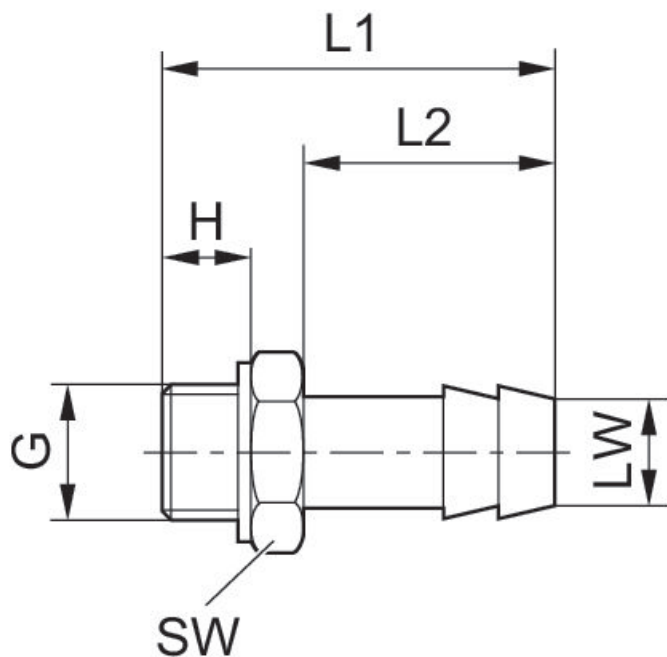

Straight fitting, with sealing ring

1823386040

Valve
accessories

2024-08-13

Technical data

Industry	Industrial
Clearance (LW)	13 mm
Port G	G 1/2
Delivery unit	5 piece
Weight	0.052 kg

Material

Housing material	Brass
Surface housing	nickel-plated
Part No.	1823386040

Straight fitting, with sealing ring

1823386040

Valve
accessories

2024-08-13

Dimensions

Dimensions in mm

			H	L1	L2	SW
1823386007	G 1/8	4 mm	5	15.5	7.5	7
1823386007	G 1/8	4 mm	7	28	17	14
1823386008	G 1/8	6 mm	7	33	22	14
1823386009	G 1/8	8 mm	7	33	22	14
1823386012	G 1/4	4 mm	9	30	17	17
1823386013	G 1/4	6 mm	9	35	22	17
1823386014	G 1/4	8 mm	9	35	22	17
1823386036	G 3/8	6 mm	9	36	22	19
1823386037	G 3/8	8 mm	9	36	22	19
1823386038	G 3/8	13 mm	9	42	28	19
1823386039	G 1/2	8 mm	12	40	22	27
1823386040	G 1/2	13 mm	12	46	28	27
1823386041	G 3/4	13 mm	16	52	28	32
1823386042	G 3/4	19 mm	16	60	36	32