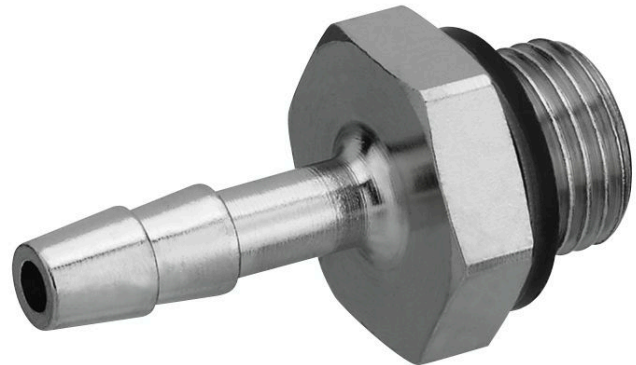

Straight fitting, with sealing ring

1823386040

Valve
accessories

2024-08-13

Technical data

Industry	Industrial
Clearance (LW)	13 mm
Port G	G 1/2
Delivery unit	5 piece
Weight	0.052 kg

Material

Housing material	Brass
Surface housing	nickel-plated
Part No.	1823386040

Straight fitting, with sealing ring

1823386040

Valve
accessories

2024-08-13

Dimensions

Dimensions in mm

			H	L1	L2	SW
1823386007	G 1/8	4 mm	5	15.5	7.5	7
1823386007	G 1/8	4 mm	7	28	17	14
1823386008	G 1/8	6 mm	7	33	22	14
1823386009	G 1/8	8 mm	7	33	22	14
1823386012	G 1/4	4 mm	9	30	17	17
1823386013	G 1/4	6 mm	9	35	22	17
1823386014	G 1/4	8 mm	9	35	22	17
1823386036	G 3/8	6 mm	9	36	22	19
1823386037	G 3/8	8 mm	9	36	22	19
1823386038	G 3/8	13 mm	9	42	28	19
1823386039	G 1/2	8 mm	12	40	22	27
1823386040	G 1/2	13 mm	12	46	28	27
1823386041	G 3/4	13 mm	16	52	28	32
1823386042	G 3/4	19 mm	16	60	36	32