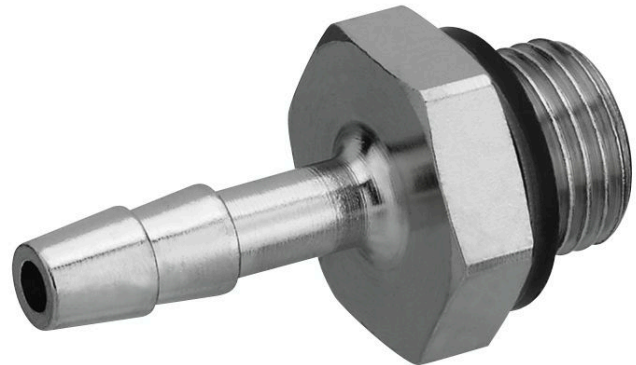

Straight fitting, with sealing ring

1823386042

Valve
accessories

2024-08-13

Technical data

Industry	Industrial
Clearance (LW)	19 mm
Port G	G 3/4
Delivery unit	5 piece
Weight	0.135 kg

Material

Housing material	Brass
Surface housing	nickel-plated
Part No.	1823386042

Straight fitting, with sealing ring

1823386042

Valve
accessories

2024-08-13

Dimensions

Dimensions in mm

			H	L1	L2	SW
1823386007	G 1/8	4 mm	5	15.5	7.5	7
1823386007	G 1/8	4 mm	7	28	17	14
1823386008	G 1/8	6 mm	7	33	22	14
1823386009	G 1/8	8 mm	7	33	22	14
1823386012	G 1/4	4 mm	9	30	17	17
1823386013	G 1/4	6 mm	9	35	22	17
1823386014	G 1/4	8 mm	9	35	22	17
1823386036	G 3/8	6 mm	9	36	22	19
1823386037	G 3/8	8 mm	9	36	22	19
1823386038	G 3/8	13 mm	9	42	28	19
1823386039	G 1/2	8 mm	12	40	22	27
1823386040	G 1/2	13 mm	12	46	28	27
1823386041	G 3/4	13 mm	16	52	28	32
1823386042	G 3/4	19 mm	16	60	36	32