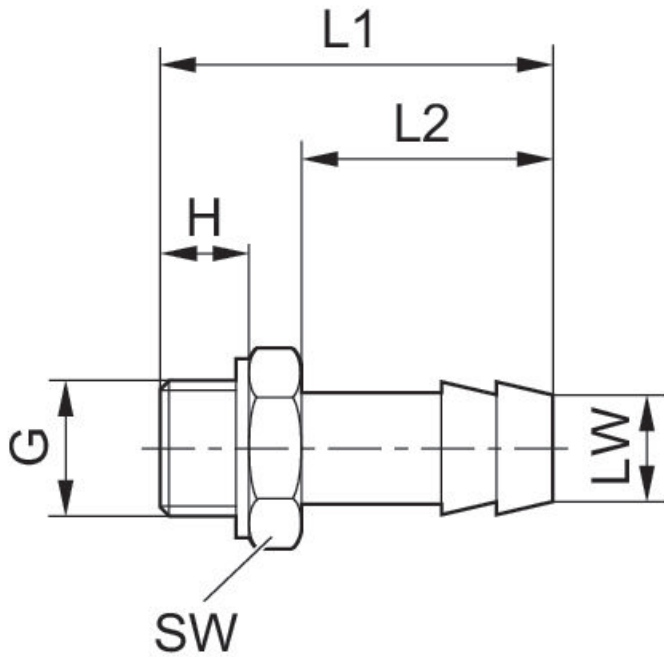

Straight fitting, with sealing ring

1823386042

Valve
accessories

2024-08-13

Technical data

Industry	Industrial
Clearance (LW)	19 mm
Port G	G 3/4
Delivery unit	5 piece
Weight	0.135 kg

Material

Housing material	Brass
Surface housing	nickel-plated
Part No.	1823386042

Straight fitting, with sealing ring

1823386042

Valve
accessories

2024-08-13

Dimensions

Dimensions in mm

			H	L1	L2	SW
1823386007	G 1/8	4 mm	5	15.5	7.5	7
1823386007	G 1/8	4 mm	7	28	17	14
1823386008	G 1/8	6 mm	7	33	22	14
1823386009	G 1/8	8 mm	7	33	22	14
1823386012	G 1/4	4 mm	9	30	17	17
1823386013	G 1/4	6 mm	9	35	22	17
1823386014	G 1/4	8 mm	9	35	22	17
1823386036	G 3/8	6 mm	9	36	22	19
1823386037	G 3/8	8 mm	9	36	22	19
1823386038	G 3/8	13 mm	9	42	28	19
1823386039	G 1/2	8 mm	12	40	22	27
1823386040	G 1/2	13 mm	12	46	28	27
1823386041	G 3/4	13 mm	16	52	28	32
1823386042	G 3/4	19 mm	16	60	36	32