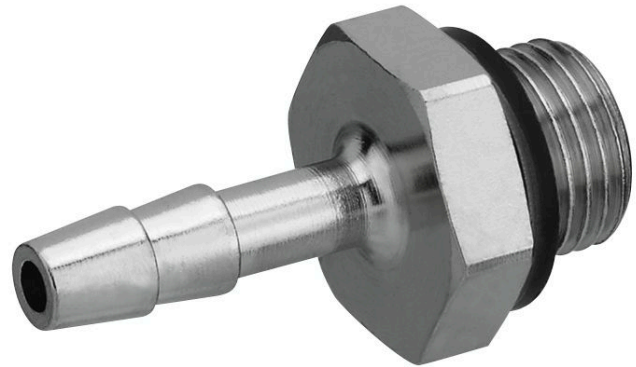

Straight fitting, with sealing ring

1823386038

Valve
accessories

2024-08-13

Technical data

Industry	Industrial
Clearance (LW)	13 mm
Port G	G 3/8
Delivery unit	10 piece
Weight	0.026 kg

Material

Housing material	Brass
Surface housing	nickel-plated
Part No.	1823386038

Straight fitting, with sealing ring

1823386038

Valve
accessories

2024-08-13

Dimensions

Dimensions in mm

			H	L1	L2	SW
1823386007	G 1/8	4 mm	5	15.5	7.5	7
1823386007	G 1/8	4 mm	7	28	17	14
1823386008	G 1/8	6 mm	7	33	22	14
1823386009	G 1/8	8 mm	7	33	22	14
1823386012	G 1/4	4 mm	9	30	17	17
1823386013	G 1/4	6 mm	9	35	22	17
1823386014	G 1/4	8 mm	9	35	22	17
1823386036	G 3/8	6 mm	9	36	22	19
1823386037	G 3/8	8 mm	9	36	22	19
1823386038	G 3/8	13 mm	9	42	28	19
1823386039	G 1/2	8 mm	12	40	22	27
1823386040	G 1/2	13 mm	12	46	28	27
1823386041	G 3/4	13 mm	16	52	28	32
1823386042	G 3/4	19 mm	16	60	36	32