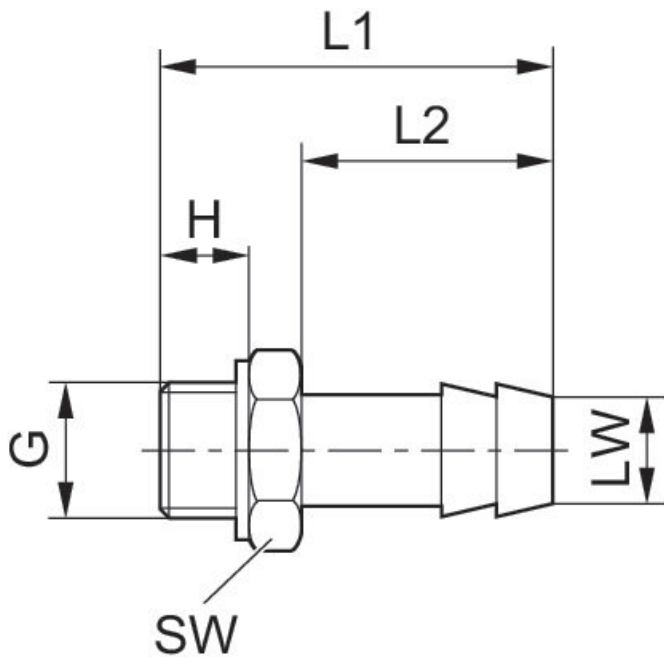

Straight fitting, with sealing ring

1823386038

Valve
accessories

2024-08-13

Technical data

Industry	Industrial
Clearance (LW)	13 mm
Port G	G 3/8
Delivery unit	10 piece
Weight	0.026 kg

Material

Housing material	Brass
Surface housing	nickel-plated
Part No.	1823386038

Straight fitting, with sealing ring

1823386038

Valve
accessories

2024-08-13

Dimensions

Dimensions in mm

			H	L1	L2	SW
1823386007	G 1/8	4 mm	5	15.5	7.5	7
1823386007	G 1/8	4 mm	7	28	17	14
1823386008	G 1/8	6 mm	7	33	22	14
1823386009	G 1/8	8 mm	7	33	22	14
1823386012	G 1/4	4 mm	9	30	17	17
1823386013	G 1/4	6 mm	9	35	22	17
1823386014	G 1/4	8 mm	9	35	22	17
1823386036	G 3/8	6 mm	9	36	22	19
1823386037	G 3/8	8 mm	9	36	22	19
1823386038	G 3/8	13 mm	9	42	28	19
1823386039	G 1/2	8 mm	12	40	22	27
1823386040	G 1/2	13 mm	12	46	28	27
1823386041	G 3/4	13 mm	16	52	28	32
1823386042	G 3/4	19 mm	16	60	36	32