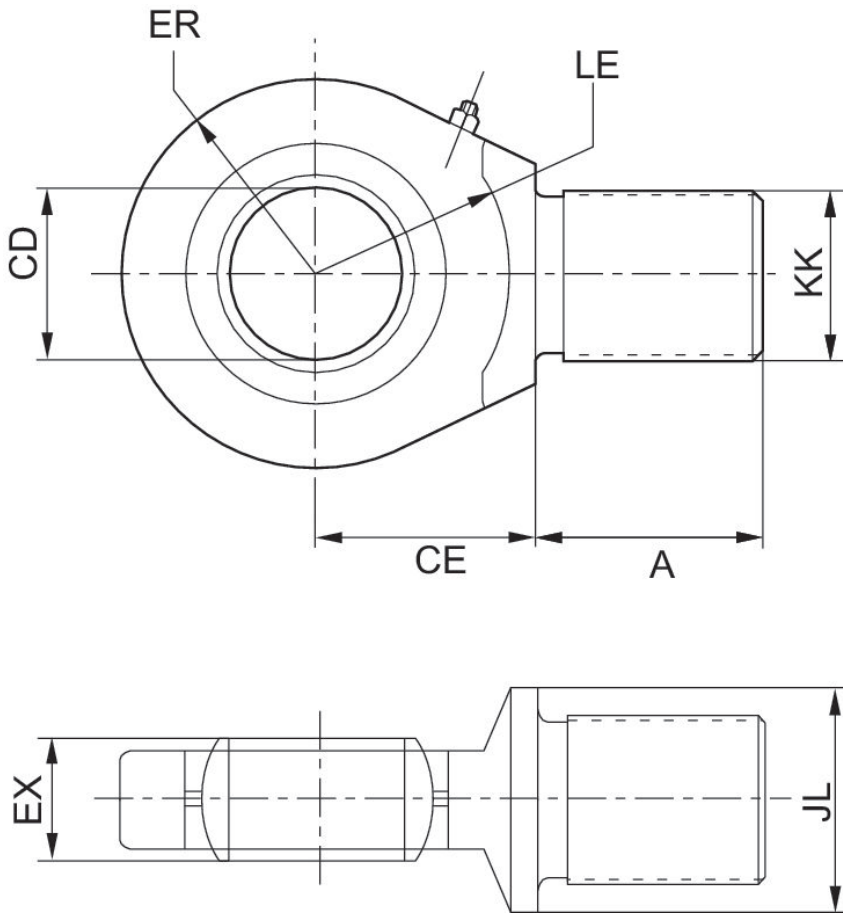

Ball eye rod end with spherical bearing

R433012999

Ball eye rod
ends

2023-10-06

AVENTICS Ball eye rod ends

Technical data

Industry

Industrial

Material

Part No.

R433012999

Ball eye rod end with spherical bearing

R433012999

Ball eye rod
ends

2023-10-06

Dimensions in inches

| | A | JL | CD +0,0000/-0,0005 | CF | EX | ER (max.) | LE |
|------------|------|------|-----------------------|------|------|-----------|------|
| R433013001 | 0.69 | 0.88 | 0.5 | 0.88 | 0.44 | 0.88 | 0.75 |
| R433012998 | 1 | 1.31 | 0.75 | 1.25 | 0.66 | 1.25 | 1.06 |
| R433012999 | 1.5 | 1.5 | 1 | 1.88 | 0.88 | 1.38 | 1.44 |