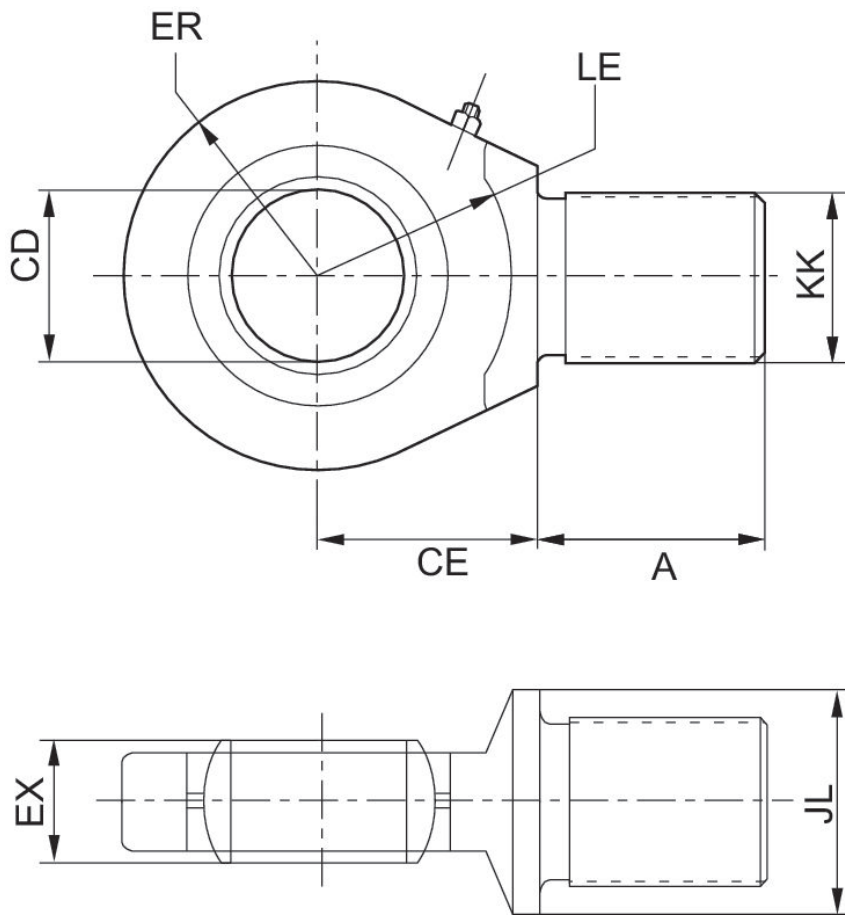

Ball eye rod end with spherical bearing

R433012998

Ball eye rod
ends

2023-10-06

AVENTICS Ball eye rod ends

Technical data

Industry

Industrial

Material

Part No.

R433012998

Ball eye rod end with spherical bearing

R433012998

Ball eye rod
ends

2023-10-06

Dimensions in inches