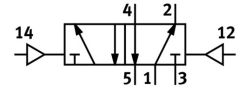

Pneumatic valve CJ-5/2-1/2

Part number: 5815

FESTO

[PDF](#) General operating condition

Data sheet

Feature	Value
Valve function	5/2, bistable
Pneumatic working port	G1/2
Operating pressure	1 bar ... 12 bar
Symbol	00991002
Pilot pressure	2 bar ... 10 bar
LABS (PWIS) conformity	VDMA24364 zone III
Pneumatic connection 1	G1/2
Pneumatic connection 2	G1/2
Pneumatic connection 3	G1/2
Pneumatic connection 4	G1/2
Pneumatic connection 5	G1/2