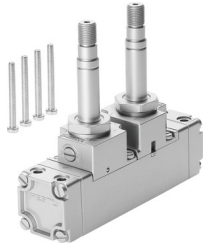

# Air solenoid valve

## CJM-5/2-1/2-CH

Part number: 6112

FESTO

[PDF](#) [General operating condition](#)

### Data sheet

| Feature                | Value              |
|------------------------|--------------------|
| Valve function         | 5/2, bistable      |
| Actuation type         | Electrical         |
| Pneumatic working port | Sub-base           |
| Operating pressure     | 1.5 bar ... 10 bar |
| Type of control        | Pilot-controlled   |
| Symbol                 | 00991005           |
| LABS (PWIS) conformity | VDMA24364 zone III |
| Pneumatic connection 1 | Sub-base           |
| Pneumatic connection 2 | Sub-base           |
| Pneumatic connection 3 | Sub-base           |
| Pneumatic connection 4 | Sub-base           |
| Pneumatic connection 5 | Sub-base           |