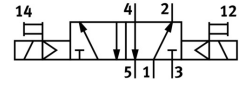

Air solenoid valve

CJM-5/2-1/2-CH

Part number: 6112

FESTO

[PDF](#) [General operating condition](#)

Data sheet

Feature	Value
Valve function	5/2, bistable
Actuation type	Electrical
Pneumatic working port	Sub-base
Operating pressure	1.5 bar ... 10 bar
Type of control	Pilot-controlled
Symbol	00991005
LABS (PWIS) conformity	VDMA24364 zone III
Pneumatic connection 1	Sub-base
Pneumatic connection 2	Sub-base
Pneumatic connection 3	Sub-base
Pneumatic connection 4	Sub-base
Pneumatic connection 5	Sub-base