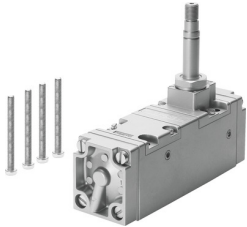

Air solenoid valve CM-5/2-1/2-CH

Part number: 6117

FESTO

[PDF General operating condition](#)

Data sheet

Feature	Value
Valve function	5/2, monostable
Pneumatic working port	G1/2
Operating pressure	1.5 bar ... 10 bar
Symbol	00991049
LABS (PWIS) conformity	VDMA24364 zone III
Pneumatic connection 1	G1/2
Pneumatic connection 2	G1/2
Pneumatic connection 3	G1/2
Pneumatic connection 4	G1/2
Pneumatic connection 5	G1/2