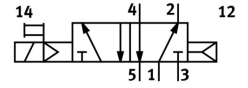

Air solenoid valve CM-5/2-1/2-CH

Part number: 6117

FESTO

[PDF General operating condition](#)

Data sheet

Feature	Value
Valve function	5/2, monostable
Pneumatic working port	G1/2
Operating pressure	1.5 bar ... 10 bar
Symbol	00991049
LABS (PWIS) conformity	VDMA24364 zone III
Pneumatic connection 1	G1/2
Pneumatic connection 2	G1/2
Pneumatic connection 3	G1/2
Pneumatic connection 4	G1/2
Pneumatic connection 5	G1/2