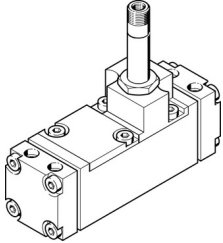

# Air solenoid valve CM-5/2-1/2-FH

Part number: 6223

FESTO

[PDF General operating condition](#)

## Data sheet

Feature	Value
Valve function	5/2, monostable
Pneumatic working port	G1/2
Operating pressure	1.5 bar ... 8 bar
Symbol	00991049
LABS (PWIS) conformity	VDMA24364 zone III
Pneumatic connection 1	G1/2
Pneumatic connection 2	G1/2
Pneumatic connection 3	G1/2
Pneumatic connection 4	G1/2
Pneumatic connection 5	G1/2