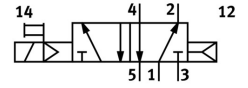

# Air solenoid valve CM-5/2-1/2-FH

Part number: 6223

FESTO

[PDF General operating condition](#)

## Data sheet

Feature	Value
Valve function	5/2, monostable
Pneumatic working port	G1/2
Operating pressure	1.5 bar ... 8 bar
Symbol	00991049
LABS (PWIS) conformity	VDMA24364 zone III
Pneumatic connection 1	G1/2
Pneumatic connection 2	G1/2
Pneumatic connection 3	G1/2
Pneumatic connection 4	G1/2
Pneumatic connection 5	G1/2