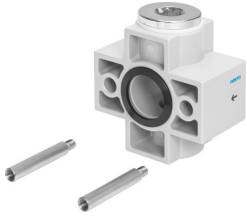

# Distributor block FRZ-D-MAXI-NPT

Part number: 178235

FESTO