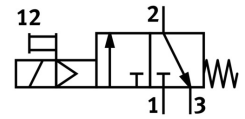

# Shut off valve HEE-1/8-D-MINI-24

Part number: 165068

FESTO

[General operating condition](#)

## Data sheet

Feature	Value
Symbol	00991008
Operating pressure	0.25 MPa ... 1.6 MPa
Operating pressure	2.5 bar ... 16 bar
Lap	Overlap
Coil characteristics	24 V DC: 2.5 W
Permissible voltage fluctuations	+/- 10 %
Operating medium	Compressed air as per ISO 8573-1:2010 [7:4:4] Inert gas
Information on operating and pilot media	Operation with oil lubrication possible (required for further use)
Note on materials	RoHS-compliant
LABS (PWIS) conformity	VDMA24364-B1/B2-L
Air quality class at the output	Compressed air as per ISO 8573-1:2010 [7:4:4] Inert gas
Electrical connection	Form C Plug as per DIN EN 175301-803